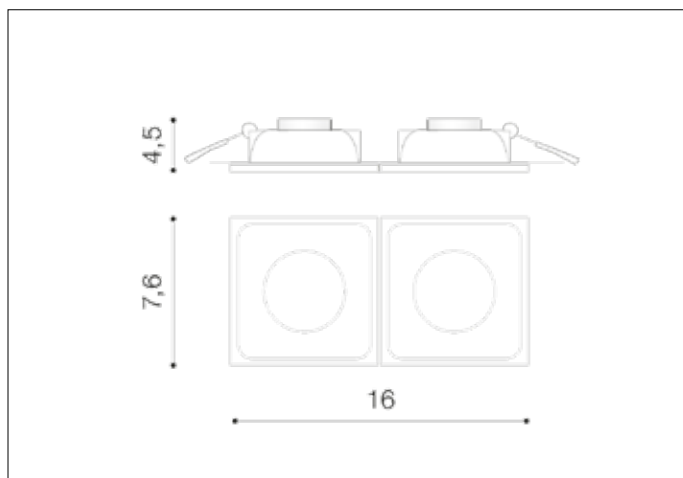

AZzardo[®]
LIGHTING

PIO 2 WHITE
AZ1719, EAN 5901238417194

Dimensions height / width / length [cm] Product Specifications

Product	4,5 x 16 x 7,6
Mounting inlet:	4,1 x 14,6 x 7
Ceiling base:	N/A x N/A x N/A
Shades	N/A x N/A x N/A

Line	TECHNICAL
Type	Downlight
Type of track	N/A
Colour	White
Material	Aluminium
Light source	2
Type of socket	GU10
Lumens	N/A
Kelvins	N/A
Beam angle	N/A
Dimmable	N/A
CCT	N/A
RGB	N/A
RA	N/A
App remote control	N/A
Remote control	N/A
Voltage	230V
Power	max LED 50W
Switch location	N/A
Protection class	IP20
Tilt	N/A
Rotation	N/A

Shipping info height / width / length [cm]

BOX 1:	6 x 18 x 8
BOX 2:	N/A x N/A x N/A
BOX 3:	N/A x N/A x N/A
Net weight [kg]	0,15
Gross weight [kg]	0,19

Energy efficiency

N/A

Azzardo Sp. z o.o.
ul. Strzeszyńska 33 60-479 Poznań,
NIP: 929-185-75-07