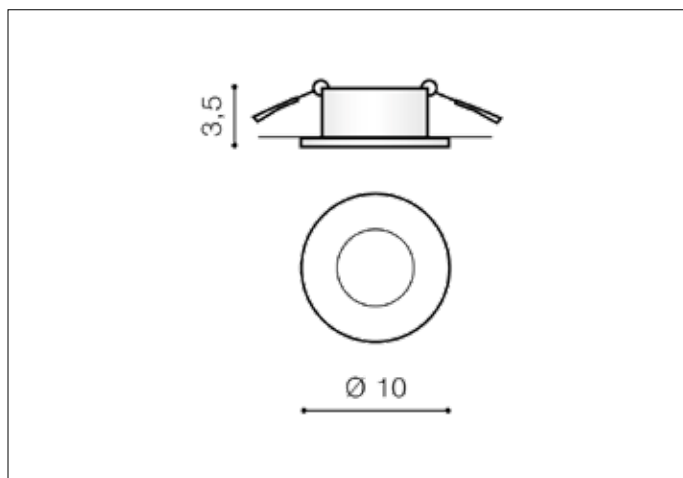

## Dimensions height / width / length [cm] Product Specifications

Product	3,5 x 10 x N/A
Mounting inlet:	3,2 x 6,5 x N/A
Ceiling base:	N/A x N/A x N/A
Shades	N/A x N/A x N/A

Line	TECHNICAL
Type	Downlight
Type of track	N/A
Colour	Chrome
Material	Metal
Light source	1
Type of socket	GU10
Lumens	N/A
Kelvins	N/A
Beam angle	N/A
Dimmable	N/A
CCT	N/A
RGB	N/A
RA	N/A
App remote control	N/A
Remote control	N/A
Voltage	230V
Power	max LED 50W
Switch location	N/A
Protection class	IP44
Tilt	N/A
Rotation	N/A

## Shipping info height / width / length [cm]

BOX 1:	5 x 10,5 x 10,5
BOX 2:	N/A x N/A x N/A
BOX 3:	N/A x N/A x N/A
Net weight [kg]	0,1
Gross weight [kg]	0,15