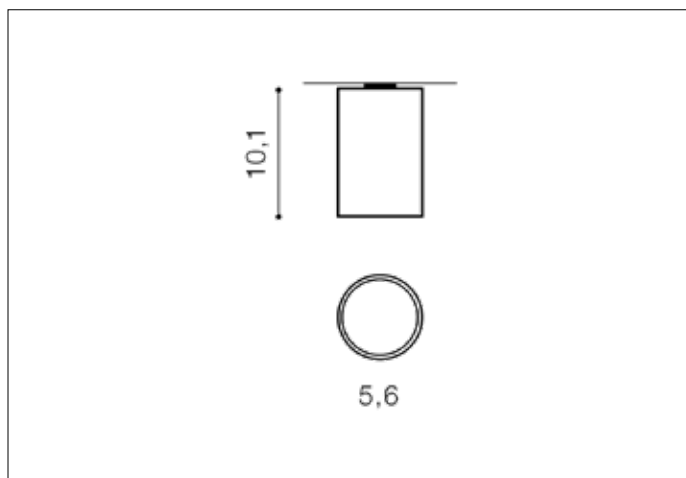

### Dimensions height / width / length [cm] Product Specifications

Product	10,1 x 5,6 x N/A
Mounting inlet:	N/A x N/A x N/A
Ceiling base:	N/A x N/A x N/A
Shades	N/A x N/A x N/A

Line	TECHNICAL
Type	Exposed Downlight
Type of track	N/A
Colour	Chrome
Material	Aluminium
Light source	1
Type of socket	GU10
Lumens	N/A
Kelvins	N/A
Beam angle	N/A
Dimmable	N/A
CCT	N/A
RGB	N/A
RA	N/A
App remote control	N/A
Remote control	N/A
Voltage	230V
Power	max LED 50W
Switch location	N/A
Protection class	IP20
Tilt	N/A
Rotation	N/A

### Shipping info height / width / length [cm]

BOX 1:	6,5 x 6,5 x 11
BOX 2:	N/A x N/A x N/A
BOX 3:	N/A x N/A x N/A
Net weight [kg]	0,16
Gross weight [kg]	0,2