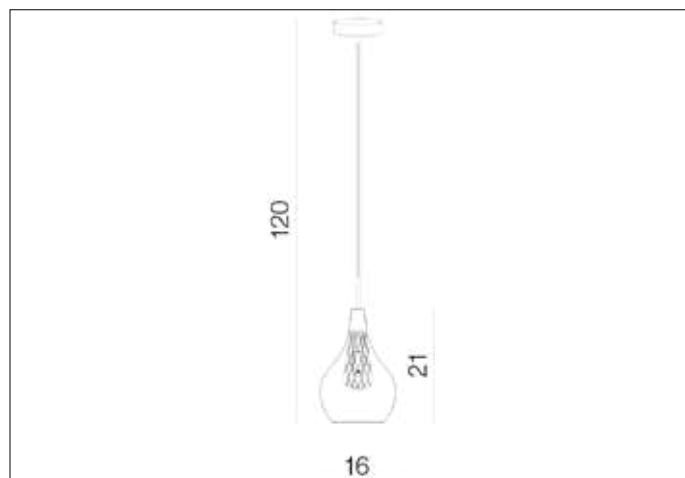

## Dimensions height / width / length [cm] Product Specifications

Product	120 x 16 x N/A
Mounting inlet:	N/A x N/A x N/A
Ceiling base:	2,5 x 10 x N/A
Shades	21 x 16 x N/A

Line	DECORATIVE
Type	Pendant
Type of track	N/A
Colour	Clear / Copper
Material	Glass / Aluminium
Light source	1
Type of socket	G9
Lumens	N/A
Kelvins	N/A
Beam angle	N/A
Dimmable	N/A
CCT	N/A
RGB	N/A
RA	N/A
App remote control	N/A
Remote control	N/A
Voltage	230V
Power	max LED 40W
Switch location	N/A
Protection class	IP20
Tilt	N/A
Rotation	N/A

## Shipping info height / width / length [cm]

BOX 1:	25 x 33 x 31
BOX 2:	N/A x N/A x N/A
BOX 3:	N/A x N/A x N/A
Net weight [kg]	1
Gross weight [kg]	1,1