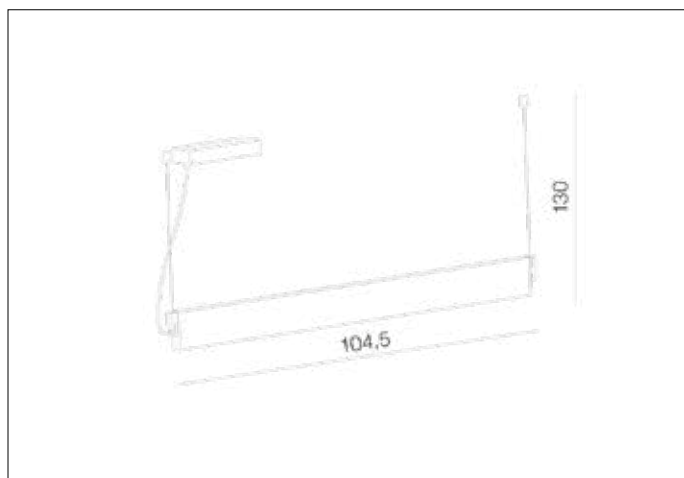

AZzardo[®]
LIGHTING

NORMAN XL WOOD
AZ1686, EAN 5901238416869

Dimensions height / width / length [cm] Product Specifications

Product	130 x 104,5 x 5,5
Mounting inlet:	N/A x N/A x N/A
Ceiling base:	3,5 / 2,5 x 20 / 1,6 x 5,5
Shades	8 x 105 x 2

Line	DECORATIVE
Type	Pendant
Type of track	N/A
Colour	Wood
Material	Wood
Light source	1
Type of socket	LED INTEGRATED
Lumens	1740
Kelvins	3000
Beam angle	N/A
Dimmable	N/A
CCT	N/A
RGB	N/A
RA	N/A
App remote control	N/A
Remote control	N/A
Voltage	230V
Power	29W
Switch location	N/A
Protection class	IP20
Tilt	N/A
Rotation	N/A

Shipping info height / width / length [cm]

BOX 1:	10 x 26 x 115
BOX 2:	N/A x N/A x N/A
BOX 3:	N/A x N/A x N/A
Net weight [kg]	3,8
Gross weight [kg]	4,4

Energy efficiency

Azzardo Sp. z o.o.
ul. Strzeszyńska 33 60-479 Poznań,
NIP: 929-185-75-07