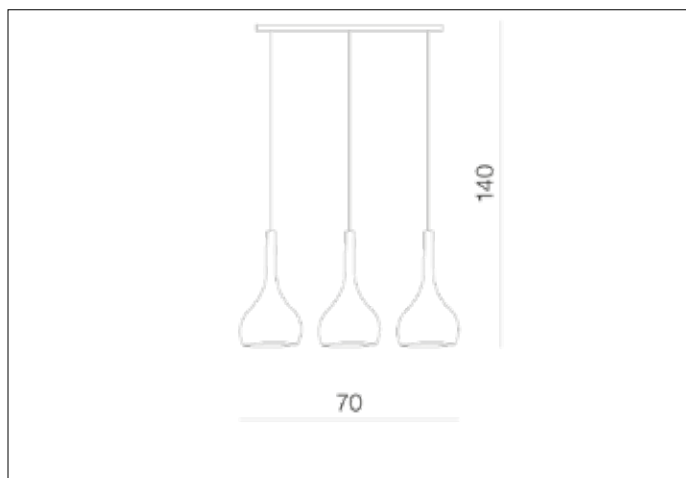

### Dimensions height / width / length [cm] Product Specifications

Product	140 x 70 x 17,5
Mounting inlet:	N/A x N/A x N/A
Ceiling base:	3 x 60 x 9
Shades	40 x 18 x N/A

Line	DECORATIVE
Type	Pendant
Type of track	N/A
Colour	Chrome
Material	Glass / Metal
Light source	3
Type of socket	E27
Lumens	N/A
Kelvins	N/A
Beam angle	N/A
Dimmable	N/A
CCT	N/A
RGB	N/A
RA	N/A
App remote control	N/A
Remote control	N/A
Voltage	230V
Power	max LED 60W
Switch location	N/A
Protection class	IP20
Tilt	N/A
Rotation	N/A

### Shipping info height / width / length [cm]

BOX 1:	25 x 56 x 64
BOX 2:	N/A x N/A x N/A
BOX 3:	N/A x N/A x N/A
Net weight [kg]	5,2
Gross weight [kg]	5,7