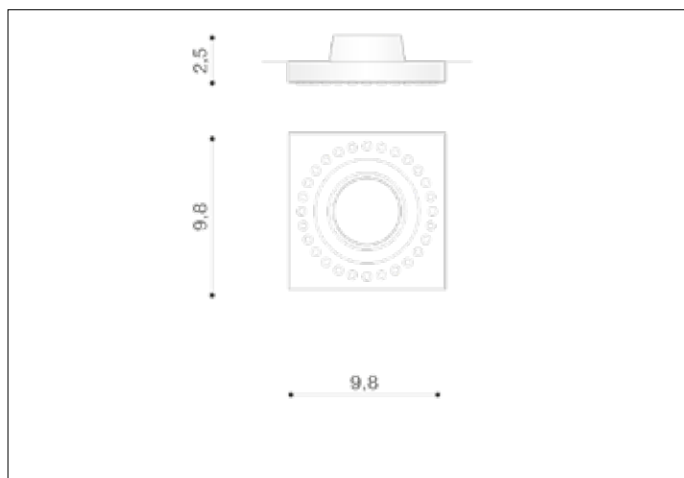

### Dimensions height / width / length [cm] Product Specifications

Product	2,5 x 9,8 x N/A
Mounting inlet:	2 x 6,5 x N/A
Ceiling base:	N/A x N/A x N/A
Shades	N/A x N/A x N/A

Line	TECHNICAL
Type	Downlight
Type of track	N/A
Colour	Black
Material	Aluminium / Crystal
Light source	1
Type of socket	GU10
Lumens	N/A
Kelvins	N/A
Beam angle	N/A
Dimmable	N/A
CCT	N/A
RGB	N/A
RA	N/A
App remote control	N/A
Remote control	N/A
Voltage	230V
Power	max LED 50W
Switch location	N/A
Protection class	IP20
Tilt	N/A
Rotation	N/A

### Shipping info height / width / length [cm]

BOX 1:	5 x 14 x 11
BOX 2:	N/A x N/A x N/A
BOX 3:	N/A x N/A x N/A
Net weight [kg]	0,16
Gross weight [kg]	0,2