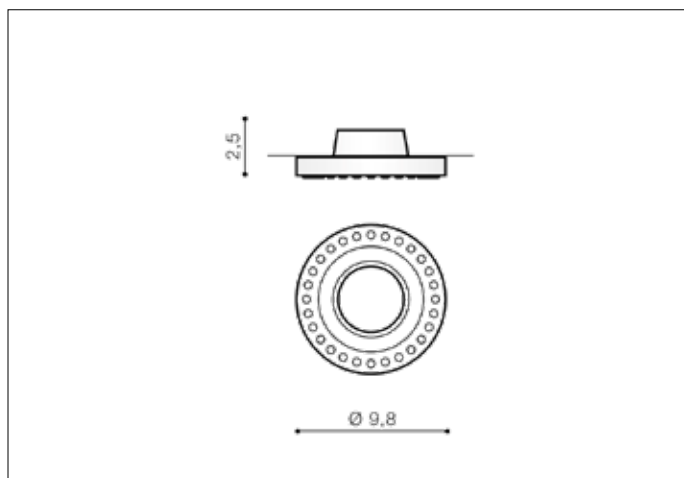

AZzardo[®]
LIGHTING

SIMON ROUND BLACK
AZ1613, EAN 5901238416135

Dimensions height / width / length [cm] Product Specifications

Product	2,5 x 9,8 x N/A
Mounting inlet:	2 x 6,5 x N/A
Ceiling base:	N/A x N/A x N/A
Shades	N/A x N/A x N/A

Line	TECHNICAL
Type	Downlight
Type of track	N/A
Colour	Black
Material	Aluminium / Crystal
Light source	1
Type of socket	GU10
Lumens	N/A
Kelvins	N/A
Beam angle	N/A
Dimmable	N/A
CCT	N/A
RGB	N/A
RA	N/A
App remote control	N/A
Remote control	N/A
Voltage	230V
Power	max LED 50W
Switch location	N/A
Protection class	IP20
Tilt	N/A
Rotation	N/A

Shipping info height / width / length [cm]

BOX 1:	5 x 11 x 11
BOX 2:	N/A x N/A x N/A
BOX 3:	N/A x N/A x N/A
Net weight [kg]	0,12
Gross weight [kg]	0,15

Energy efficiency

N/A

Azzardo Sp. z o.o.
ul. Strzeszyńska 33 60-479 Poznań,
NIP: 929-185-75-07