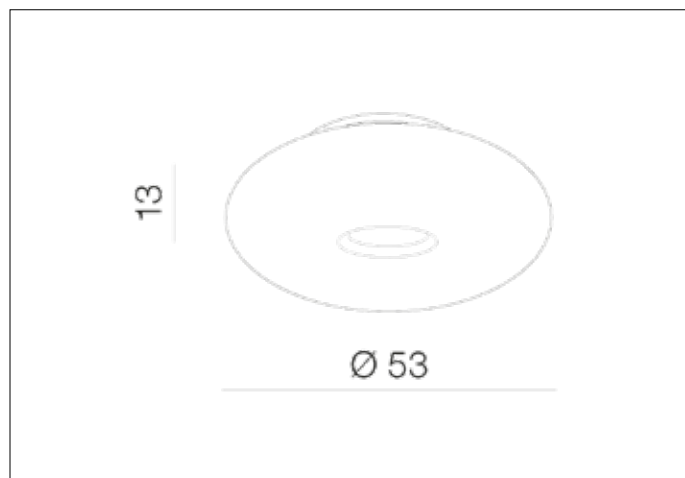

AZzardo[®]
LIGHTING

OPTIMUS 53 ROUND
AZ1600, EAN 5901238416005

Dimensions height / width / length [cm] Product Specifications

Product	13 x 53 x N/A
Mounting inlet:	N/A x N/A x N/A
Ceiling base:	1,5 x 42 x N/A
Shades	N/A x N/A x N/A

Line	DECORATIVE
Type	Top / Wall
Type of track	N/A
Colour	White
Material	Glass / Metal
Light source	4
Type of socket	E27
Lumens	N/A
Kelvins	N/A
Beam angle	N/A
Dimmable	N/A
CCT	N/A
RGB	N/A
RA	N/A
App remote control	N/A
Remote control	N/A
Voltage	230V
Power	max LED 40W
Switch location	N/A
Protection class	IP44
Tilt	N/A
Rotation	N/A

Shipping info height / width / length [cm]

BOX 1:	20 x 58 x 58
BOX 2:	N/A x N/A x N/A
BOX 3:	N/A x N/A x N/A
Net weight [kg]	5,2
Gross weight [kg]	5,7

Energy efficiency

N/A

Azzardo Sp. z o.o.
ul. Strzeszyńska 33 60-479 Poznań,
NIP: 929-185-75-07