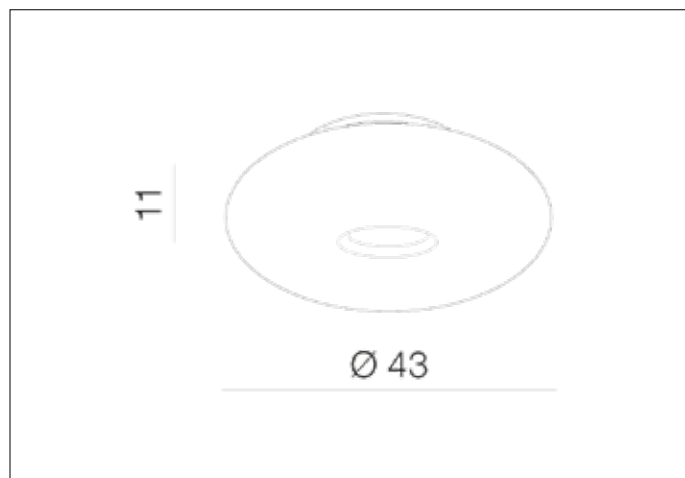

### Dimensions height / width / length [cm] Product Specifications

Product	11 x 43 x N/A
Mounting inlet:	N/A x N/A x N/A
Ceiling base:	1,5 x 34,5 x N/A
Shades	N/A x N/A x N/A

Line	DECORATIVE
Type	Top / Wall
Type of track	N/A
Colour	White
Material	Glass / Metal
Light source	3
Type of socket	E27
Lumens	N/A
Kelvins	N/A
Beam angle	N/A
Dimmable	N/A
CCT	N/A
RGB	N/A
RA	N/A
App remote control	N/A
Remote control	N/A
Voltage	230V
Power	max LED 40W
Switch location	N/A
Protection class	IP44
Tilt	N/A
Rotation	N/A

### Shipping info height / width / length [cm]

BOX 1:	18 x 48 x 48
BOX 2:	N/A x N/A x N/A
BOX 3:	N/A x N/A x N/A
Net weight [kg]	3,4
Gross weight [kg]	3,8