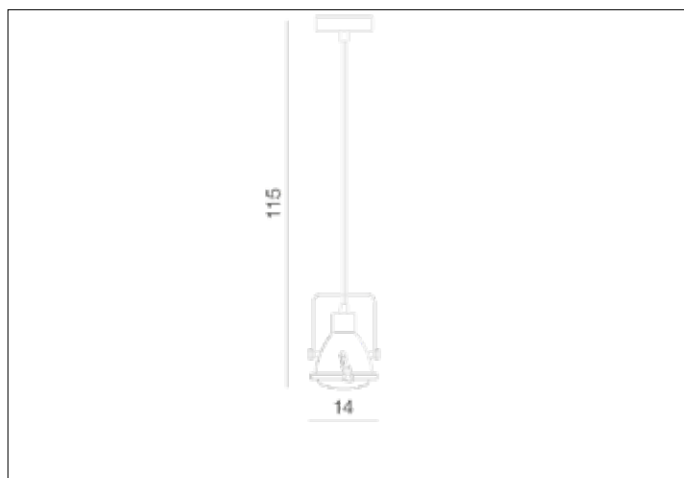

AZzardo[®]
LIGHTING

TOBRUK PENDANT
AZ1585, EAN 5901238415855

Dimensions height / width / length [cm] Product Specifications

Product	115 x 14 x N/A
Mounting inlet:	N/A x N/A x N/A
Ceiling base:	2 x 10 x N/A
Shades	16 x 14 x N/A

Line	DECORATIVE
Type	Pendant
Type of track	N/A
Colour	Concrete
Material	Metal / Glass
Light source	1
Type of socket	GU10
Lumens	N/A
Kelvins	N/A
Beam angle	N/A
Dimmable	N/A
CCT	N/A
RGB	N/A
RA	N/A
App remote control	N/A
Remote control	N/A
Voltage	230V
Power	max LED 25W
Switch location	N/A
Protection class	IP20
Tilt	350°
Rotation	N/A

Shipping info height / width / length [cm]

BOX 1:	18 x 15 x 15
BOX 2:	N/A x N/A x N/A
BOX 3:	N/A x N/A x N/A
Net weight [kg]	0,7
Gross weight [kg]	0,8

Energy efficiency

N/A

Azzardo Sp. z o.o.
ul. Strzeszyńska 33 60-479 Poznań,
NIP: 929-185-75-07