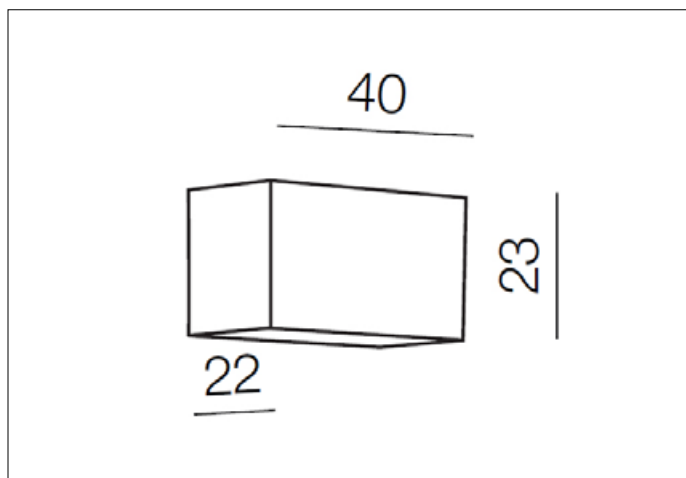

AZzardo[®]
LIGHTING

MARTENS FLOOR SHADE BK
AZ1561, EAN 5901238415619

Dimensions height / width / length [cm] Product Specifications

Product	23 x 40 x 22
Mounting inlet:	N/A x N/A x N/A
Ceiling base:	N/A x N/A x N/A
Shades	23 x 40 x 22

Shipping info height / width / length [cm]

BOX 1:	26 x 43 x 25
BOX 2:	N/A x N/A x N/A
BOX 3:	N/A x N/A x N/A
Net weight [kg]	0,85
Gross weight [kg]	0,96

Energy efficiency

N/A

Azzardo Sp. z o.o.
ul. Strzeszyńska 33 60-479 Poznań,
NIP: 929-185-75-07