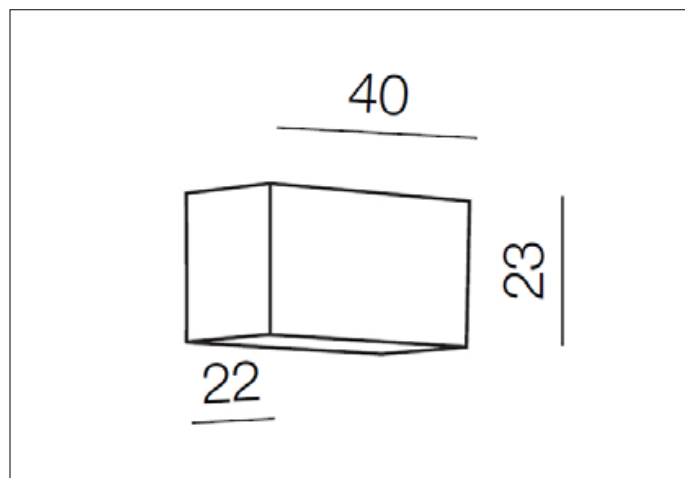

AZzardo[®]
LIGHTING

MARTENS FLOOR SHADE WH
AZ1560, EAN 5901238415602

Dimensions height / width / length [cm] Product Specifications

Product	23 x 40 x 22
Mounting inlet:	N/A x N/A x N/A
Ceiling base:	N/A x N/A x N/A
Shades	23 x 40 x 22

Line	DECORATIVE
Type	Shade
Type of track	N/A
Colour	White
Material	Fabric
Light source	N/A
Type of socket	N/A
Lumens	N/A
Kelvins	N/A
Beam angle	N/A
Dimmable	N/A
CCT	N/A
RGB	N/A
RA	N/A
App remote control	N/A
Remote control	N/A
Voltage	N/AV
Power	N/A
Switch location	N/A
Protection class	N/A
Tilt	N/A
Rotation	N/A

Shipping info height / width / length [cm]

BOX 1:	26 x 43 x 25
BOX 2:	N/A x N/A x N/A
BOX 3:	N/A x N/A x N/A
Net weight [kg]	0,85
Gross weight [kg]	0,96

Energy efficiency

N/A

Azzardo Sp. z o.o.
ul. Strzeszyńska 33 60-479 Poznań,
NIP: 929-185-75-07