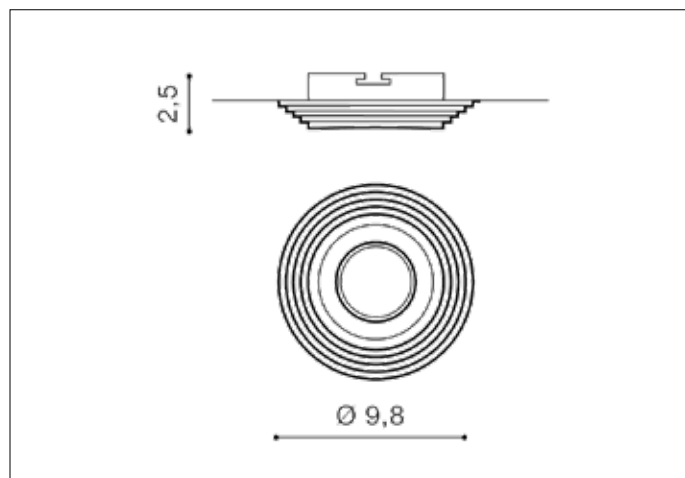

AZzardo[®]
LIGHTING

LUCIANO R WHITE
AZ1549, EAN 5901238415497

Dimensions height / width / length [cm] Product Specifications

Product	2,5 x 9,8 x N/A
Mounting inlet:	1,8 x 6,5 x N/A
Ceiling base:	N/A x N/A x N/A
Shades	N/A x N/A x N/A

Line	TECHNICAL
Type	Downlight
Type of track	N/A
Colour	White
Material	Aluminium
Light source	1
Type of socket	GU10
Lumens	N/A
Kelvins	N/A
Beam angle	N/A
Dimmable	N/A
CCT	N/A
RGB	N/A
RA	N/A
App remote control	N/A
Remote control	N/A
Voltage	230V
Power	max LED 50W
Switch location	N/A
Protection class	IP20
Tilt	N/A
Rotation	N/A

Shipping info height / width / length [cm]

BOX 1:	10,5 x 10,5 x 4,5
BOX 2:	N/A x N/A x N/A
BOX 3:	N/A x N/A x N/A
Net weight [kg]	0,1
Gross weight [kg]	0,15

Energy efficiency

N/A

Azzardo Sp. z o.o.
ul. Strzeszyńska 33 60-479 Poznań,
NIP: 929-185-75-07