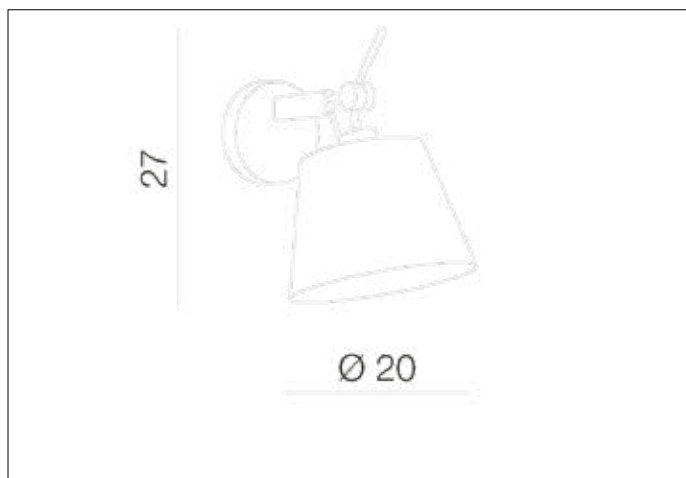

AZzardo[®]
LIGHTING

ZYTA WALL XS WHITE
AZ1533, EAN 5901238415336

Dimensions height / width / length [cm] Product Specifications

Product	27 x 20 x 30
Mounting inlet:	N/A x N/A x N/A
Ceiling base:	N/A x N/A x N/A
Shades	14 x 20 x N/A

Line	DECORATIVE
Type	Wall
Type of track	N/A
Colour	White
Material	Aluminium / Fabric
Light source	1
Type of socket	E27
Lumens	N/A
Kelvins	N/A
Beam angle	N/A
Dimmable	N/A
CCT	N/A
RGB	N/A
RA	N/A
App remote control	N/A
Remote control	N/A
Voltage	230V
Power	max LED 60W
Switch location	On the base
Protection class	IP20
Tilt	180°
Rotation	350°

Shipping info height / width / length [cm]

BOX 1:	28 x 24 x 24
BOX 2:	N/A x N/A x N/A
BOX 3:	N/A x N/A x N/A
Net weight [kg]	1
Gross weight [kg]	1,2

Energy efficiency

N/A

Azzardo Sp. z o.o.
ul. Strzeszyńska 33 60-479 Poznań,
NIP: 929-185-75-07