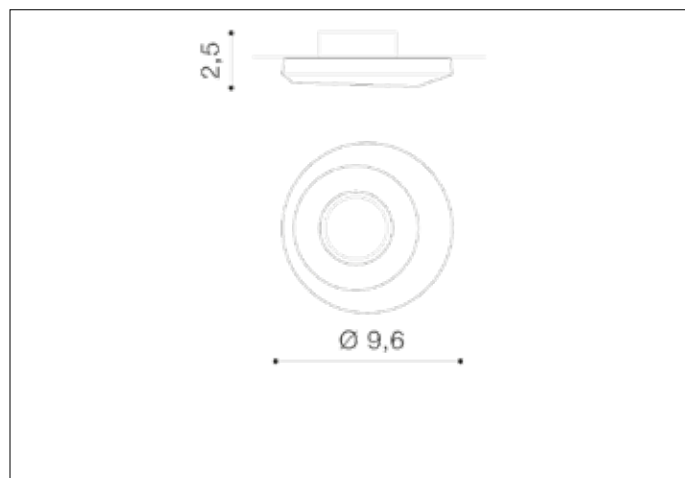

AZzardo[®]
LIGHTING

LORENZA WHITE
AZ1476, EAN 5901238414766

Dimensions height / width / length [cm] Product Specifications

| | |
|-----------------|-----------------|
| Product | 2,5 x 9,6 x N/A |
| Mounting inlet: | 2 x 6,5 x N/A |
| Ceiling base: | N/A x N/A x N/A |
| Shades | N/A x N/A x N/A |

| | |
|--------------------|-------------|
| Line | TECHNICAL |
| Type | Downlight |
| Type of track | N/A |
| Colour | White |
| Material | Aluminium |
| Light source | 1 |
| Type of socket | GU10 |
| Lumens | N/A |
| Kelvins | N/A |
| Beam angle | N/A |
| Dimmable | N/A |
| CCT | N/A |
| RGB | N/A |
| RA | N/A |
| App remote control | N/A |
| Remote control | N/A |
| Voltage | 230V |
| Power | max LED 50W |
| Switch location | N/A |
| Protection class | IP20 |
| Tilt | N/A |
| Rotation | N/A |

Shipping info height / width / length [cm]

| | |
|-------------------|-----------------|
| BOX 1: | 5 x 11 x 11 |
| BOX 2: | N/A x N/A x N/A |
| BOX 3: | N/A x N/A x N/A |
| Net weight [kg] | 0,12 |
| Gross weight [kg] | 0,15 |