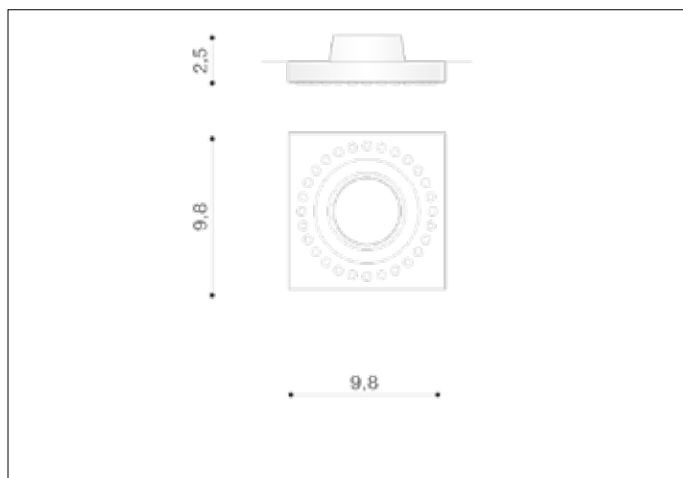

**AZzardo**<sup>®</sup>  
LIGHTING

SIMON SQUARE WHITE  
AZ1474, EAN 5901238414742

### Dimensions height / width / length [cm] Product Specifications

Product	2,5 x 9,8 x N/A
Mounting inlet:	2 x 6,5 x N/A
Ceiling base:	N/A x N/A x N/A
Shades	N/A x N/A x N/A

Line	TECHNICAL
Type	Downlight
Type of track	N/A
Colour	White
Material	Aluminium / Crystal
Light source	1
Type of socket	GU10
Lumens	N/A
Kelvins	N/A
Beam angle	N/A
Dimmable	N/A
CCT	N/A
RGB	N/A
RA	N/A
App remote control	N/A
Remote control	N/A
Voltage	230V
Power	max LED 50W
Switch location	N/A
Protection class	IP20
Tilt	N/A
Rotation	N/A

### Shipping info height / width / length [cm]

BOX 1:	5 x 14 x 11
BOX 2:	N/A x N/A x N/A
BOX 3:	N/A x N/A x N/A
Net weight [kg]	0,16
Gross weight [kg]	0,2