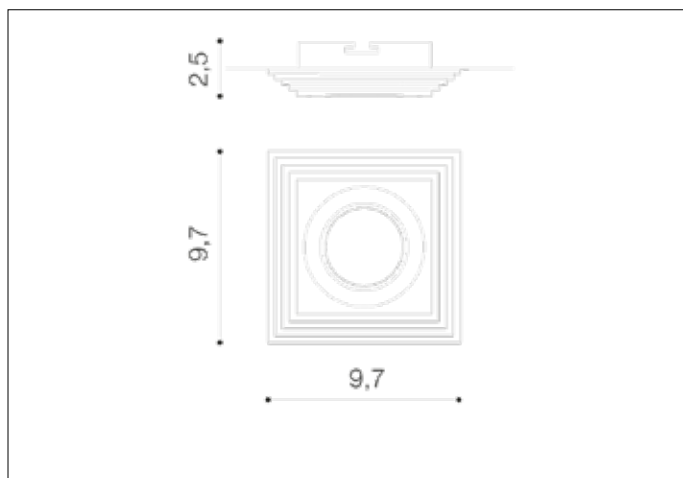

## Dimensions height / width / length [cm] Product Specifications

Product	2,5 x 9,7 x N/A
Mounting inlet:	1,8 x 6,5 x N/A
Ceiling base:	N/A x N/A x N/A
Shades	N/A x N/A x N/A

Line	TECHNICAL
Type	Downlight
Type of track	N/A
Colour	Chrome
Material	Aluminium
Light source	1
Type of socket	GU10
Lumens	N/A
Kelvins	N/A
Beam angle	N/A
Dimmable	N/A
CCT	N/A
RGB	N/A
RA	N/A
App remote control	N/A
Remote control	N/A
Voltage	230V
Power	max LED 50W
Switch location	N/A
Protection class	IP20
Tilt	N/A
Rotation	N/A

## Shipping info height / width / length [cm]

BOX 1:	11 x 13 x 5
BOX 2:	N/A x N/A x N/A
BOX 3:	N/A x N/A x N/A
Net weight [kg]	0,16
Gross weight [kg]	0,2