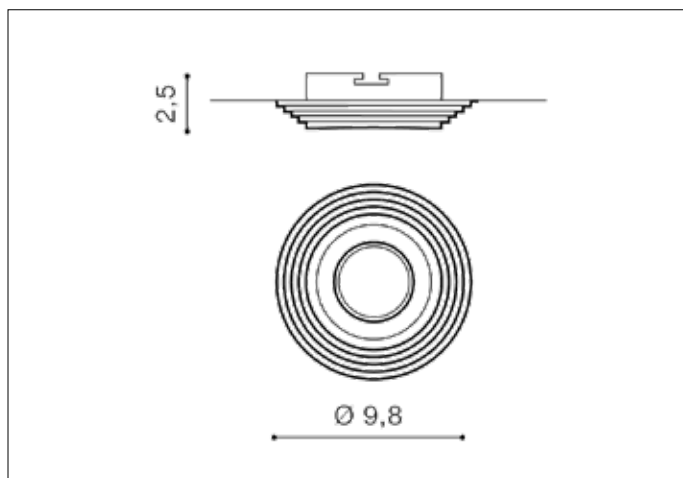

AZzardo[®]
LIGHTING

LUCIANO R CHROME
AZ1470, EAN 5901238414704

Dimensions height / width / length [cm] Product Specifications

Product	2,5 x 9,8 x N/A
Mounting inlet:	1,8 x 6,5 x N/A
Ceiling base:	N/A x N/A x N/A
Shades	N/A x N/A x N/A

Line	TECHNICAL
Type	Downlight
Type of track	N/A
Colour	Chrome
Material	Aluminium
Light source	1
Type of socket	GU10
Lumens	N/A
Kelvins	N/A
Beam angle	N/A
Dimmable	N/A
CCT	N/A
RGB	N/A
RA	N/A
App remote control	N/A
Remote control	N/A
Voltage	230V
Power	max LED 50W
Switch location	N/A
Protection class	IP20
Tilt	N/A
Rotation	N/A

Shipping info height / width / length [cm]

BOX 1:	10,5 x 10,5 x 4,5
BOX 2:	N/A x N/A x N/A
BOX 3:	N/A x N/A x N/A
Net weight [kg]	0,1
Gross weight [kg]	0,15

Energy efficiency

Azzardo Sp. z o.o.
ul. Strzeszyńska 33 60-479 Poznań,
NIP: 929-185-75-07