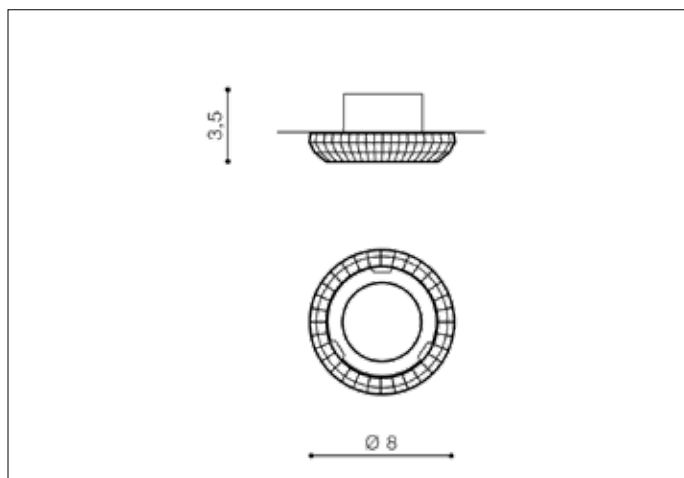

AZzardo[®]
LIGHTING

CLOE CHROME
AZ1466, EAN 5901238414667

Dimensions height / width / length [cm] Product Specifications

Product	3,5 x 8 x N/A
Mounting inlet:	2,1 x 5,8 x N/A
Ceiling base:	N/A x N/A x N/A
Shades	N/A x N/A x N/A

Line	TECHNICAL
Type	Downlight
Type of track	N/A
Colour	Chrome
Material	Aluminium
Light source	1
Type of socket	GU10
Lumens	N/A
Kelvins	N/A
Beam angle	N/A
Dimmable	N/A
CCT	N/A
RGB	N/A
RA	N/A
App remote control	N/A
Remote control	N/A
Voltage	230V
Power	max LED 50W
Switch location	N/A
Protection class	IP20
Tilt	N/A
Rotation	N/A

Shipping info height / width / length [cm]

BOX 1:	5 x 9,5 x 9,5
BOX 2:	N/A x N/A x N/A
BOX 3:	N/A x N/A x N/A
Net weight [kg]	0,09
Gross weight [kg]	0,14

Energy efficiency

N/A

Azzardo Sp. z o.o.
ul. Strzeszyńska 33 60-479 Poznań,
NIP: 929-185-75-07