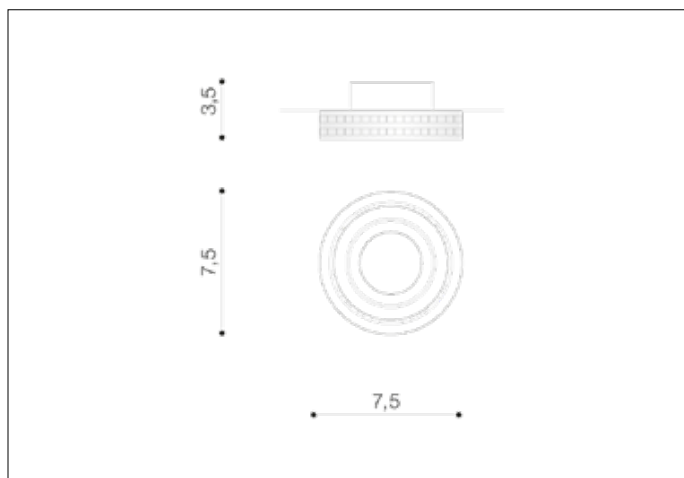

AZzardo[®]
LIGHTING

EVA ROUND GOLD
AZ1459, EAN 5901238414599

Dimensions height / width / length [cm] Product Specifications

Product	3,5 x 7,5 x N/A
Mounting inlet:	2,1 x 6,4 x N/A
Ceiling base:	N/A x N/A x N/A
Shades	N/A x N/A x N/A

Line	TECHNICAL
Type	Downlight
Type of track	N/A
Colour	Gold
Material	Crystal / Metal
Light source	1
Type of socket	GU10
Lumens	N/A
Kelvins	N/A
Beam angle	N/A
Dimmable	N/A
CCT	N/A
RGB	N/A
RA	N/A
App remote control	N/A
Remote control	N/A
Voltage	230V
Power	max LED 50W
Switch location	N/A
Protection class	IP20
Tilt	N/A
Rotation	N/A

Shipping info height / width / length [cm]

BOX 1:	6 x 10 x 10
BOX 2:	N/A x N/A x N/A
BOX 3:	N/A x N/A x N/A
Net weight [kg]	0,11
Gross weight [kg]	0,17

Energy efficiency

N/A

Azzardo Sp. z o.o.
ul. Strzeszyńska 33 60-479 Poznań,
NIP: 929-185-75-07