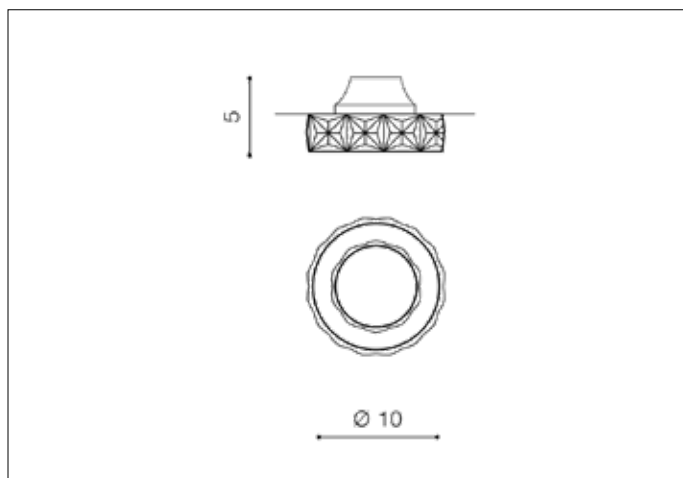

AZzardo[®]
LIGHTING

ESTER 1 CHROME
AZ1449, EAN 5901238414490

Dimensions height / width / length [cm] Product Specifications

Product	5 x 10 x N/A
Mounting inlet:	2,5 x 5,5 x N/A
Ceiling base:	N/A x N/A x N/A
Shades	N/A x N/A x N/A

Line	TECHNICAL
Type	Downlight
Type of track	N/A
Colour	Chrome
Material	Crystal / Metal
Light source	1
Type of socket	GU10
Lumens	N/A
Kelvins	N/A
Beam angle	N/A
Dimmable	N/A
CCT	N/A
RGB	N/A
RA	N/A
App remote control	N/A
Remote control	N/A
Voltage	230V
Power	max LED 50W
Switch location	N/A
Protection class	IP20
Tilt	N/A
Rotation	N/A

Shipping info height / width / length [cm]

BOX 1:	7,5 x 11 x 11
BOX 2:	N/A x N/A x N/A
BOX 3:	N/A x N/A x N/A
Net weight [kg]	0,2
Gross weight [kg]	0,25

Energy efficiency

N/A

Azzardo Sp. z o.o.
ul. Strzeszyńska 33 60-479 Poznań,
NIP: 929-185-75-07