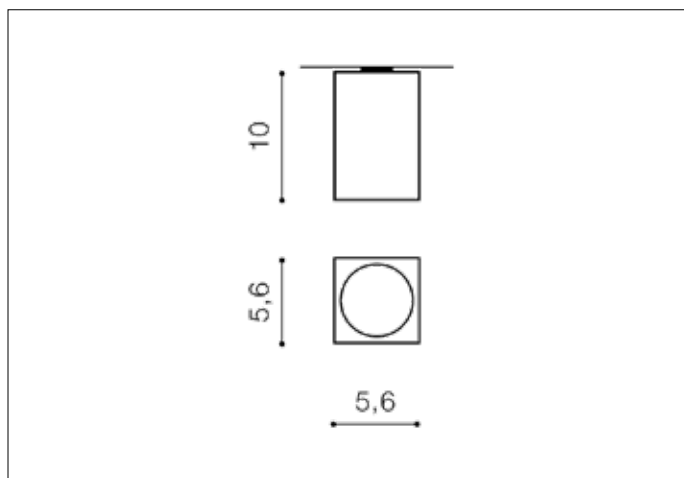

## Dimensions height / width / length [cm] Product Specifications

Product	10 x 5,6 x 5,6
Mounting inlet:	N/A x N/A x N/A
Ceiling base:	N/A x N/A x N/A
Shades	N/A x N/A x N/A

Line	TECHNICAL
Type	Exposed Downlight
Type of track	N/A
Colour	Black
Material	Aluminium
Light source	1
Type of socket	GU10
Lumens	N/A
Kelvins	N/A
Beam angle	N/A
Dimmable	N/A
CCT	N/A
RGB	N/A
RA	N/A
App remote control	N/A
Remote control	N/A
Voltage	230V
Power	max LED 50W
Switch location	N/A
Protection class	IP20
Tilt	N/A
Rotation	N/A

## Shipping info height / width / length [cm]

BOX 1:	11 x 6,5 x 6,5
BOX 2:	N/A x N/A x N/A
BOX 3:	N/A x N/A x N/A
Net weight [kg]	0,32
Gross weight [kg]	0,38