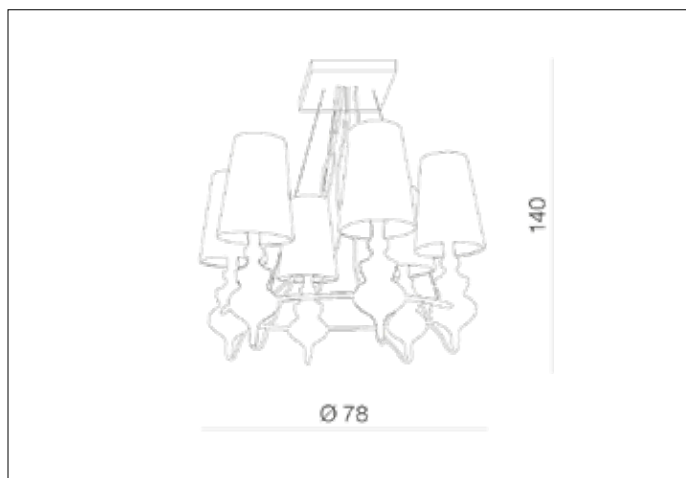

### Dimensions height / width / length [cm] Product Specifications

Product	140 x 78 x N/A
Mounting inlet:	N/A x N/A x N/A
Ceiling base:	8 x 16 x N/A
Shades	24 x 18 x N/A

Line	DECORATIVE
Type	Pendant
Type of track	N/A
Colour	Black
Material	Metal / Fabric
Light source	6
Type of socket	E14
Lumens	N/A
Kelvins	N/A
Beam angle	N/A
Dimmable	N/A
CCT	N/A
RGB	N/A
RA	N/A
App remote control	N/A
Remote control	N/A
Voltage	230V
Power	max LED 11W
Switch location	N/A
Protection class	IP20
Tilt	N/A
Rotation	N/A

### Shipping info height / width / length [cm]

BOX 1:	41 x 78 x 70
BOX 2:	N/A x N/A x N/A
BOX 3:	N/A x N/A x N/A
Net weight [kg]	8
Gross weight [kg]	8,8