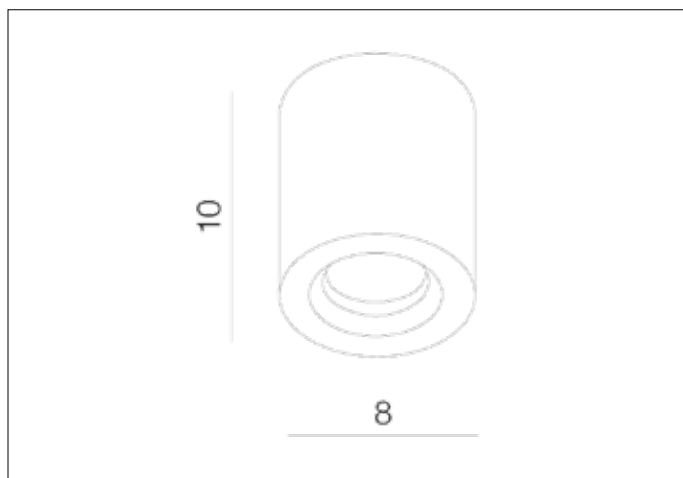

AZzardo[®]
LIGHTING

ARO CHROME
AZ1360, EAN 5901238413608

Dimensions height / width / length [cm] Product Specifications

Product	10 x 8 x N/A
Mounting inlet:	N/A x N/A x N/A
Ceiling base:	N/A x N/A x N/A
Shades	N/A x N/A x N/A

Line	TECHNICAL
Type	Exposed Downlight
Type of track	N/A
Colour	Chrome
Material	Aluminium
Light source	1
Type of socket	GU10
Lumens	N/A
Kelvins	N/A
Beam angle	N/A
Dimmable	N/A
CCT	N/A
RGB	N/A
RA	N/A
App remote control	N/A
Remote control	N/A
Voltage	230V
Power	max LED 50W
Switch location	N/A
Protection class	IP54
Tilt	N/A
Rotation	N/A

Shipping info height / width / length [cm]

BOX 1:	9 x 9 x 10,5
BOX 2:	N/A x N/A x N/A
BOX 3:	N/A x N/A x N/A
Net weight [kg]	0,3
Gross weight [kg]	0,35

Energy efficiency

N/A

Azzardo Sp. z o.o.
ul. Strzeszyńska 33 60-479 Poznań,
NIP: 929-185-75-07