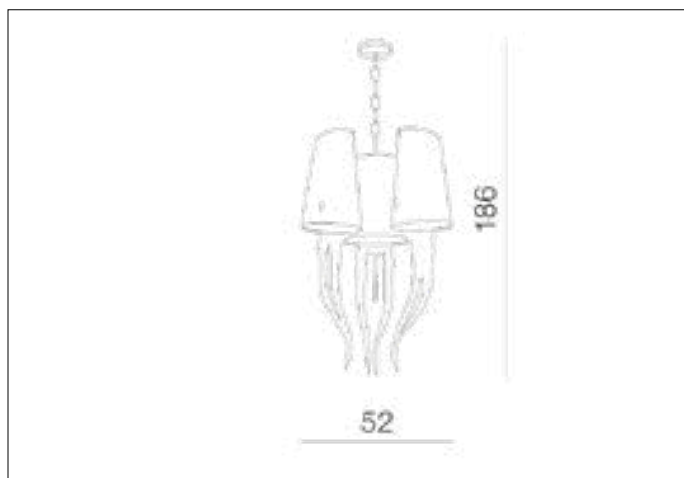

AZzardo[®]
LIGHTING

DIABLO 3 BIG BLACK
AZ1344, EAN 5901238413448

Dimensions height / width / length [cm] Product Specifications

Product	186 x 52 x 52
Mounting inlet:	N/A x N/A x N/A
Ceiling base:	2,5 x 12 x N/A
Shades	42 ~ 98 x 30 x 18

Line	DECORATIVE
Type	Pendant
Type of track	N/A
Colour	Black / Chrome
Material	Metal / Fabric
Light source	6
Type of socket	E14
Lumens	N/A
Kelvins	N/A
Beam angle	N/A
Dimmable	N/A
CCT	N/A
RGB	N/A
RA	N/A
App remote control	N/A
Remote control	N/A
Voltage	230V
Power	max LED 11W
Switch location	N/A
Protection class	IP20
Tilt	N/A
Rotation	N/A

Shipping info height / width / length [cm]

BOX 1:	67 x 53 x 49
BOX 2:	N/A x N/A x N/A
BOX 3:	N/A x N/A x N/A
Net weight [kg]	8
Gross weight [kg]	9

Energy efficiency

N/A

Azzardo Sp. z o.o.
ul. Strzeszyńska 33 60-479 Poznań,
NIP: 929-185-75-07