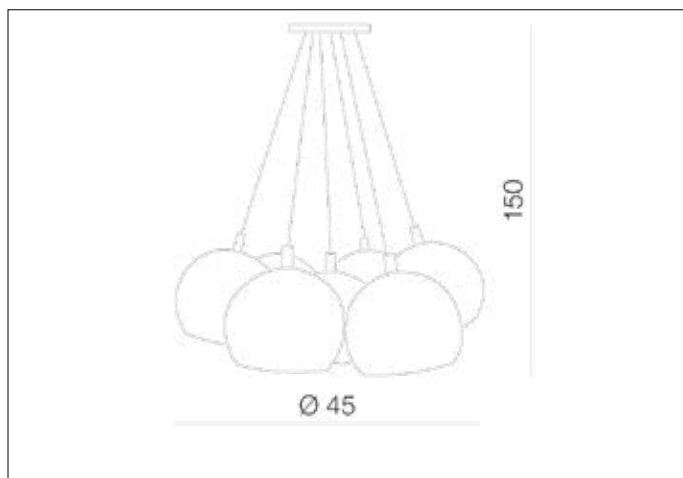

AZzardo[®]
LIGHTING

NOA 7 MULTICOLOR
AZ1324, EAN 5901238413240

Dimensions height / width / length [cm] Product Specifications

Product	150 x 45 x N/A
Mounting inlet:	N/A x N/A x N/A
Ceiling base:	4 x 18 x N/A
Shades	13 x 16 x N/A

Line	DECORATIVE
Type	Pendant
Type of track	N/A
Colour	Multicolour
Material	Metal
Light source	7
Type of socket	E14
Lumens	N/A
Kelvins	N/A
Beam angle	N/A
Dimmable	N/A
CCT	N/A
RGB	N/A
RA	N/A
App remote control	N/A
Remote control	N/A
Voltage	230V
Power	max LED 40W
Switch location	N/A
Protection class	IP20
Tilt	N/A
Rotation	N/A

Shipping info height / width / length [cm]

BOX 1:	16 x 33 x 63
BOX 2:	N/A x N/A x N/A
BOX 3:	N/A x N/A x N/A
Net weight [kg]	3,6
Gross weight [kg]	4

Energy efficiency

N/A

Azzardo Sp. z o.o.
ul. Strzeszyńska 33 60-479 Poznań,
NIP: 929-185-75-07