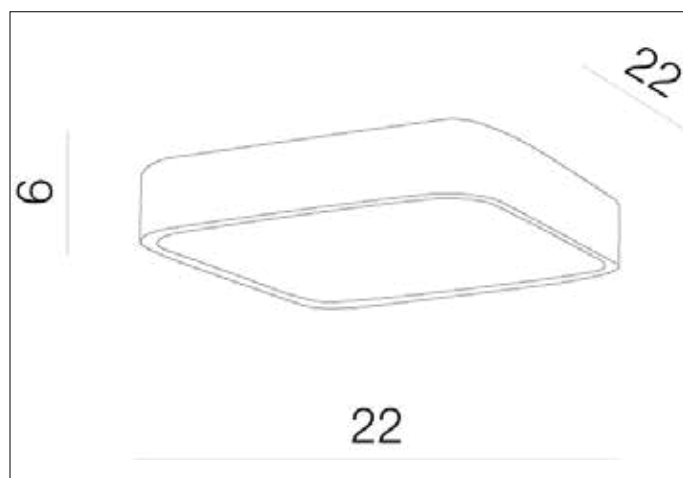

AZzardo[®]
LIGHTING

LUCIE 25

AZ1308, EAN 5901238413080

Dimensions height / width / length [cm] Product Specifications

Product	6 x 22 x 22
Mounting inlet:	N/A x N/A x N/A
Ceiling base:	N/A x N/A x N/A
Shades	N/A x N/A x N/A

Line	DECORATIVE
Type	Top
Type of track	N/A
Colour	Chrome / White
Material	Acryl / Metal
Light source	2
Type of socket	E27
Lumens	N/A
Kelvins	N/A
Beam angle	N/A
Dimmable	N/A
CCT	N/A
RGB	N/A
RA	N/A
App remote control	N/A
Remote control	N/A
Voltage	230V
Power	max LED 40W
Switch location	N/A
Protection class	IP44
Tilt	N/A
Rotation	N/A

Shipping info height / width / length [cm]

BOX 1:	27 x 27 x 10,5
BOX 2:	N/A x N/A x N/A
BOX 3:	N/A x N/A x N/A
Net weight [kg]	1,4
Gross weight [kg]	1,6

Energy efficiency

N/A

Azzardo Sp. z o.o.
ul. Strzeszyńska 33 60-479 Poznań,
NIP: 929-185-75-07