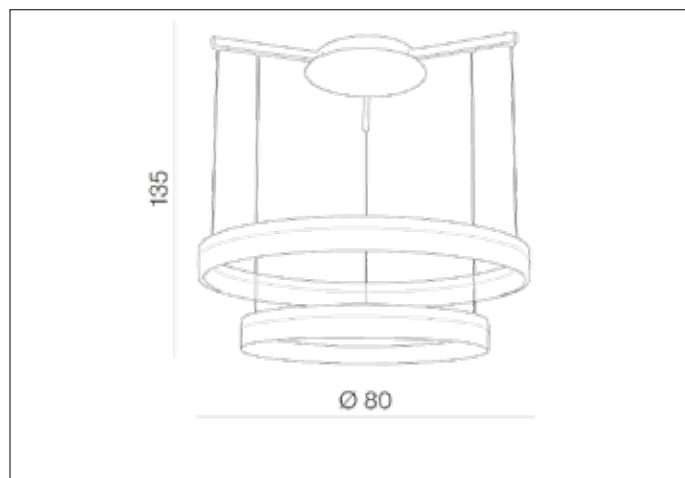

AZzardo[®]
LIGHTING

ZOLA 80/60 WHITE
AZ1295, EAN 5901238412953

Dimensions height / width / length [cm] Product Specifications

Product	135 x 80 x N/A
Mounting inlet:	N/A x N/A x N/A
Ceiling base:	4,5 x 30 x N/A
Shades	7 x 60 ~ 80 x N/A

Line	DECORATIVE
Type	Pendant
Type of track	N/A
Colour	White
Material	Acryl / Metal
Light source	2
Type of socket	LED INTEGRATED
Lumens	5600
Kelvins	3000
Beam angle	N/A
Dimmable	N/A
CCT	N/A
RGB	N/A
RA	N/A
App remote control	N/A
Remote control	N/A
Voltage	230V
Power	24 ~ 32W
Switch location	N/A
Protection class	IP20
Tilt	N/A
Rotation	N/A

Shipping info height / width / length [cm]

BOX 1:	16 x 83 x 84
BOX 2:	N/A x N/A x N/A
BOX 3:	N/A x N/A x N/A
Net weight [kg]	8,2
Gross weight [kg]	9,1

Energy efficiency

Azzardo Sp. z o.o.
ul. Strzeszyńska 33 60-479 Poznań,
NIP: 929-185-75-07