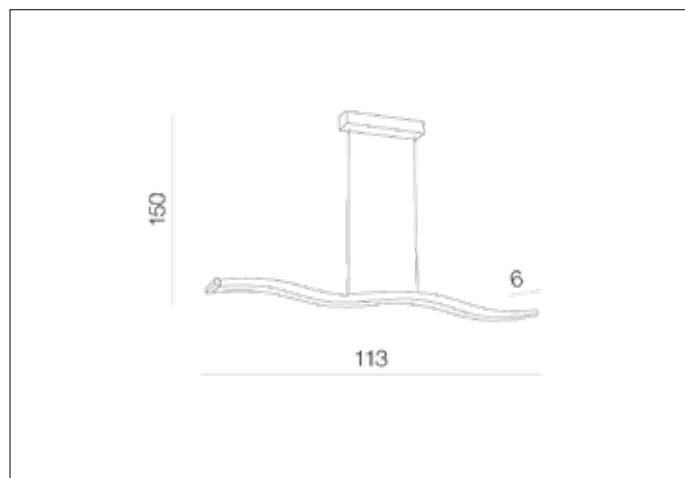

**AZzardo**<sup>®</sup>  
LIGHTING

BERTONE PENDANT  
AZ1290, EAN 5901238412908

### Dimensions height / width / length [cm] Product Specifications

Product	150 x 113 x 12,5
Mounting inlet:	N/A x N/A x N/A
Ceiling base:	4 x 30 x 6,5
Shades	1 x 113 x 12,5

Line	DECORATIVE
Type	Pendant
Type of track	N/A
Colour	White
Material	Acryl / Metal
Light source	1
Type of socket	LED INTEGRATED
Lumens	2100
Kelvins	3000
Beam angle	N/A
Dimmable	N/A
CCT	N/A
RGB	N/A
RA	N/A
App remote control	N/A
Remote control	N/A
Voltage	230V
Power	37W
Switch location	N/A
Protection class	IP20
Tilt	N/A
Rotation	N/A

### Shipping info height / width / length [cm]

BOX 1:	12 x 154 x 19
BOX 2:	N/A x N/A x N/A
BOX 3:	N/A x N/A x N/A
Net weight [kg]	3,5
Gross weight [kg]	4