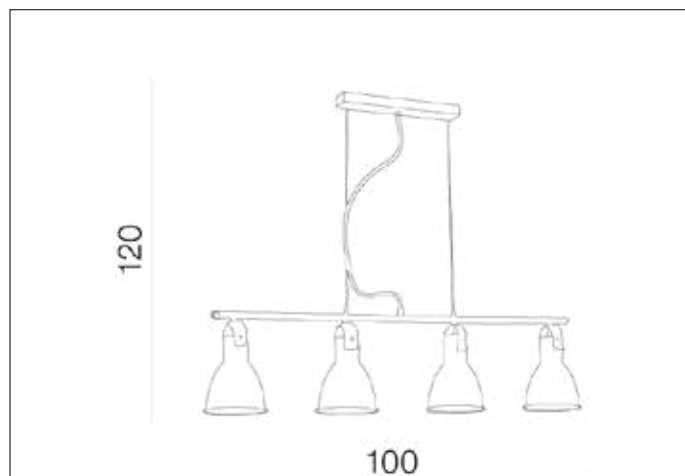

AZzardo[®]
LIGHTING

TESSIO 4

AZ1282, EAN 5901238412823

Dimensions height / width / length [cm] Product Specifications

Product	120 x 100 x 14
Mounting inlet:	N/A x N/A x N/A
Ceiling base:	2,5 x 32 x 6
Shades	17 x 14 x N/A

Line	DECORATIVE
Type	Pendant
Type of track	N/A
Colour	White
Material	Eco leather / Metal
Light source	4
Type of socket	E14
Lumens	N/A
Kelvins	N/A
Beam angle	N/A
Dimmable	N/A
CCT	N/A
RGB	N/A
RA	N/A
App remote control	N/A
Remote control	N/A
Voltage	230V
Power	max LED 60W
Switch location	N/A
Protection class	IP20
Tilt	N/A
Rotation	N/A

Shipping info height / width / length [cm]

BOX 1:	22 x 17 x 107
BOX 2:	N/A x N/A x N/A
BOX 3:	N/A x N/A x N/A
Net weight [kg]	2,9
Gross weight [kg]	3,2

Energy efficiency

N/A

Azzardo Sp. z o.o.
ul. Strzeszyńska 33 60-479 Poznań,
NIP: 929-185-75-07