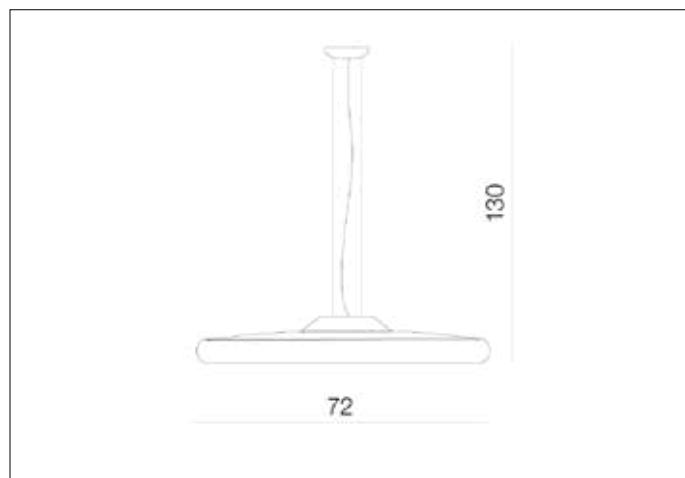

AZzardo[®]
LIGHTING

SNELLO 72

AZ1270, EAN 5901238412700

Dimensions height / width / length [cm] Product Specifications

Product	130 x 72 x N/A
Mounting inlet:	N/A x N/A x N/A
Ceiling base:	6 x 20 x N/A
Shades	7 x 72 x N/A

Line	DECORATIVE
Type	Pendant
Type of track	N/A
Colour	White
Material	Acryl / Metal
Light source	1
Type of socket	LED INTEGRATED
Lumens	5700
Kelvins	3000
Beam angle	N/A
Dimmable	N/A
CCT	N/A
RGB	N/A
RA	N/A
App remote control	N/A
Remote control	N/A
Voltage	230V
Power	60W
Switch location	N/A
Protection class	IP20
Tilt	N/A
Rotation	N/A

Shipping info height / width / length [cm]

BOX 1:	16 x 78 x 78
BOX 2:	N/A x N/A x N/A
BOX 3:	N/A x N/A x N/A
Net weight [kg]	9,8
Gross weight [kg]	10,7

Energy efficiency

Azzardo Sp. z o.o.
ul. Strzeszyńska 33 60-479 Poznań,
NIP: 929-185-75-07