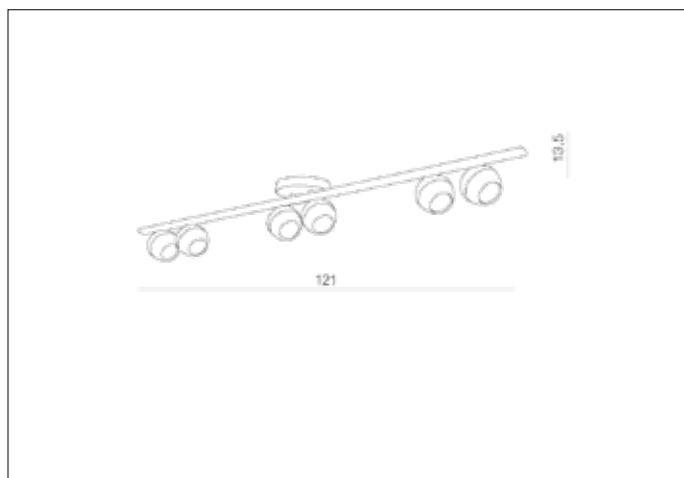

AZzardo[®]
LIGHTING

PERA 6 SAND GREY
AZ1257, EAN 5901238412571

Dimensions height / width / length [cm] Product Specifications

Product	13,5 x 121 x 13
Mounting inlet:	N/A x N/A x N/A
Ceiling base:	2,5 x 13 x N/A
Shades	8,2 x 8,2 x N/A

Line	DECORATIVE
Type	Spot
Type of track	N/A
Colour	Sand Grey
Material	Aluminium
Light source	6
Type of socket	GU10
Lumens	N/A
Kelvins	N/A
Beam angle	N/A
Dimmable	N/A
CCT	N/A
RGB	N/A
RA	N/A
App remote control	N/A
Remote control	N/A
Voltage	230V
Power	max LED 60W
Switch location	N/A
Protection class	IP20
Tilt	90°
Rotation	350°

Shipping info height / width / length [cm]

BOX 1:	17 x 122 x 14
BOX 2:	N/A x N/A x N/A
BOX 3:	N/A x N/A x N/A
Net weight [kg]	2,4
Gross weight [kg]	2,7

Energy efficiency

N/A

Azzardo Sp. z o.o.
ul. Strzeszyńska 33 60-479 Poznań,
NIP: 929-185-75-07