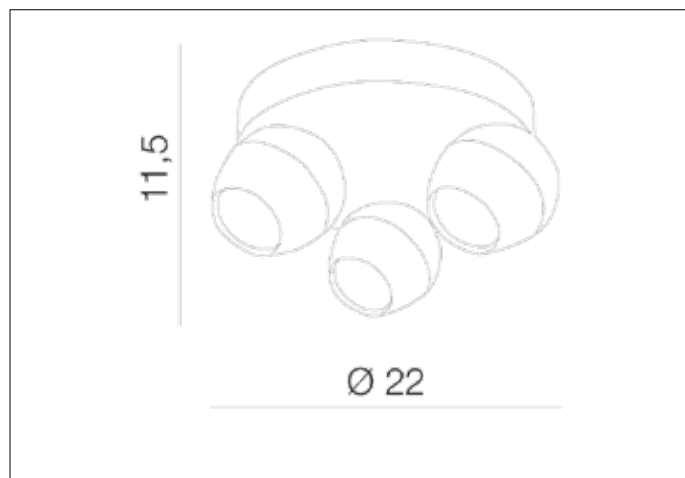

**AZzardo**<sup>®</sup>  
LIGHTING

PERA 3 ROUND SAND GREY  
AZ1255, EAN 5901238412557

## Dimensions height / width / length [cm] Product Specifications

Product	11,5 x 22 x N/A
Mounting inlet:	N/A x N/A x N/A
Ceiling base:	3 x 21 x N/A
Shades	8,2 x 8,2 x N/A

Line	DECORATIVE
Type	Spot
Type of track	N/A
Colour	Sand Grey
Material	Aluminium
Light source	3
Type of socket	GU10
Lumens	N/A
Kelvins	N/A
Beam angle	N/A
Dimmable	N/A
CCT	N/A
RGB	N/A
RA	N/A
App remote control	N/A
Remote control	N/A
Voltage	230V
Power	max LED 60W
Switch location	N/A
Protection class	IP20
Tilt	90°
Rotation	350°

## Shipping info height / width / length [cm]

BOX 1:	22 x 22,5 x 12
BOX 2:	N/A x N/A x N/A
BOX 3:	N/A x N/A x N/A
Net weight [kg]	1
Gross weight [kg]	1,13