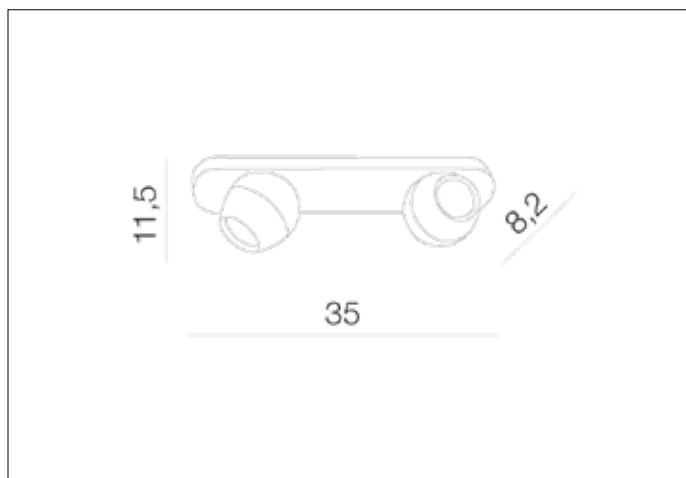

AZzardo[®]
LIGHTING

PERA 2 SAND GREY
AZ1248, EAN 5901238412489

Dimensions height / width / length [cm] Product Specifications

Product	11,5 x 35 x 8,2
Mounting inlet:	N/A x N/A x N/A
Ceiling base:	3 x 35 x 6
Shades	8,2 x 8,2 x N/A

Line	DECORATIVE
Type	Spot
Type of track	N/A
Colour	Sand Grey
Material	Aluminium
Light source	2
Type of socket	GU10
Lumens	N/A
Kelvins	N/A
Beam angle	N/A
Dimmable	N/A
CCT	N/A
RGB	N/A
RA	N/A
App remote control	N/A
Remote control	N/A
Voltage	230V
Power	max LED 50W
Switch location	N/A
Protection class	IP20
Tilt	90°
Rotation	350°

Shipping info height / width / length [cm]

BOX 1:	36 x 9 x 12
BOX 2:	N/A x N/A x N/A
BOX 3:	N/A x N/A x N/A
Net weight [kg]	0,7
Gross weight [kg]	0,78

Energy efficiency

N/A

Azzardo Sp. z o.o.
ul. Strzeszyńska 33 60-479 Poznań,
NIP: 929-185-75-07