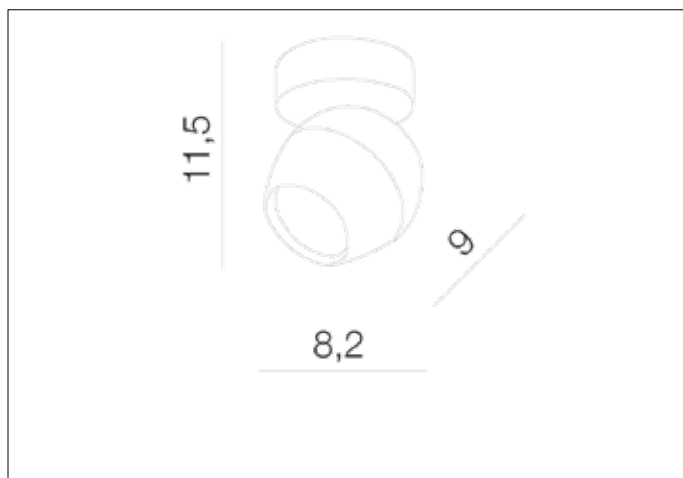

AZzardo[®]
 LIGHTING

 PERA 1 SAND GREY
 AZ1245, EAN 5901238412458

Dimensions height / width / length [cm] **Product Specifications**

Product	11,5 x 8,2 x N/A
Mounting inlet:	N/A x N/A x N/A
Ceiling base:	2,5 x 8 x N/A
Shades	8,2 x 8,2 x N/A

Line	DECORATIVE
Type	Spot
Type of track	N/A
Colour	Sand Grey
Material	Aluminium
Light source	1
Type of socket	GU10
Lumens	N/A
Kelvins	N/A
Beam angle	N/A
Dimmable	N/A
CCT	N/A
RGB	N/A
RA	N/A
App remote control	N/A
Remote control	N/A
Voltage	230V
Power	max LED 50W
Switch location	N/A
Protection class	IP20
Tilt	90°
Rotation	350°

Shipping info height / width / length [cm]

BOX 1:	12 x 9,5 x 9
BOX 2:	N/A x N/A x N/A
BOX 3:	N/A x N/A x N/A
Net weight [kg]	0,3
Gross weight [kg]	0,34

Energy efficiency

N/A

 Azzardo Sp. z o.o.
 ul. Strzeszyńska 33 60-479 Poznań,
 NIP: 929-185-75-07