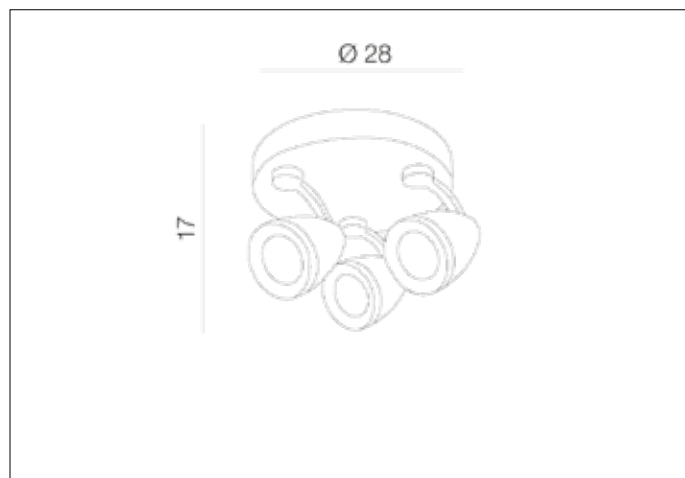

**AZzardo**<sup>®</sup>  
LIGHTING

ALBICO 3 WHITE ROUND  
AZ1243, EAN 5901238412434

### Dimensions height / width / length [cm] Product Specifications

Product	17 x 28 x N/A
Mounting inlet:	N/A x N/A x N/A
Ceiling base:	3 x 21 x N/A
Shades	9,5 x 7,5 x N/A

Line	DECORATIVE
Type	Spot
Type of track	N/A
Colour	Sand White
Material	Aluminium
Light source	3
Type of socket	GU10
Lumens	N/A
Kelvins	N/A
Beam angle	N/A
Dimmable	N/A
CCT	N/A
RGB	N/A
RA	N/A
App remote control	N/A
Remote control	N/A
Voltage	230V
Power	max LED 50W
Switch location	N/A
Protection class	IP20
Tilt	90°
Rotation	350°

### Shipping info height / width / length [cm]

BOX 1:	12,5 x 22 x 22
BOX 2:	N/A x N/A x N/A
BOX 3:	N/A x N/A x N/A
Net weight [kg]	1,2
Gross weight [kg]	1,4