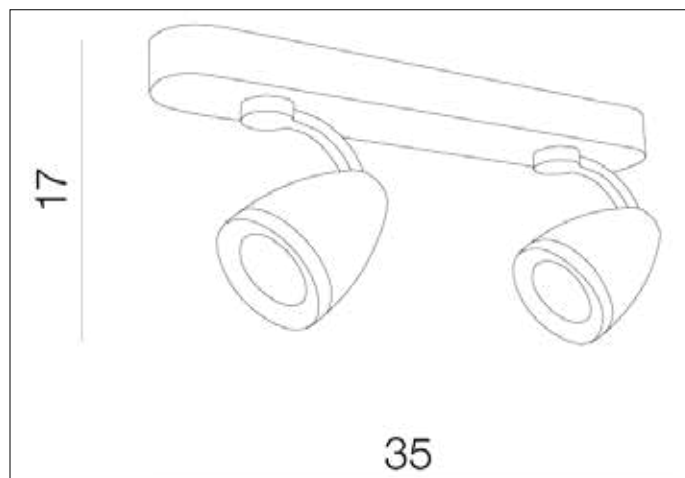

AZzardo[®]
LIGHTING

ALBICO 2 WHITE
AZ1241, EAN 5901238412410

Dimensions height / width / length [cm] Product Specifications

Product	17 x 35 x 6
Mounting inlet:	N/A x N/A x N/A
Ceiling base:	3 x 35 x 6
Shades	9,5 x 7,5 x N/A

Line	DECORATIVE
Type	Spot
Type of track	N/A
Colour	Sand White
Material	Aluminium
Light source	2
Type of socket	GU10
Lumens	N/A
Kelvins	N/A
Beam angle	N/A
Dimmable	N/A
CCT	N/A
RGB	N/A
RA	N/A
App remote control	N/A
Remote control	N/A
Voltage	230V
Power	max LED 50W
Switch location	N/A
Protection class	IP20
Tilt	90°
Rotation	350°

Shipping info height / width / length [cm]

BOX 1:	8 x 13 x 35
BOX 2:	N/A x N/A x N/A
BOX 3:	N/A x N/A x N/A
Net weight [kg]	0,85
Gross weight [kg]	0,95

Energy efficiency

N/A

Azzardo Sp. z o.o.
ul. Strzeszyńska 33 60-479 Poznań,
NIP: 929-185-75-07