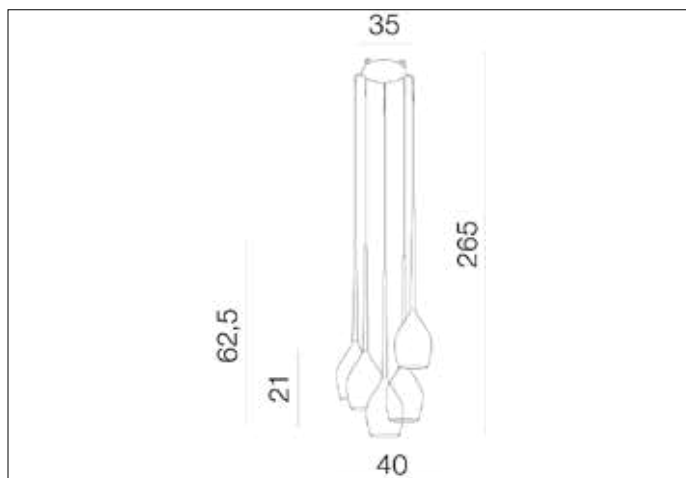

## Dimensions height / width / length [cm] Product Specifications

Product	265 x 40 x N/A
Mounting inlet:	N/A x N/A x N/A
Ceiling base:	6 x 28 x N/A
Shades	21 x 13 x N/A

Line	DECORATIVE
Type	Pendant
Type of track	N/A
Colour	Amber
Material	Glass / Metal
Light source	5
Type of socket	E14
Lumens	N/A
Kelvins	N/A
Beam angle	N/A
Dimmable	N/A
CCT	N/A
RGB	N/A
RA	N/A
App remote control	N/A
Remote control	N/A
Voltage	230V
Power	max LED 50W
Switch location	N/A
Protection class	IP20
Tilt	N/A
Rotation	N/A

## Shipping info height / width / length [cm]

BOX 1:	40 x 37 x 56
BOX 2:	N/A x N/A x N/A
BOX 3:	N/A x N/A x N/A
Net weight [kg]	6,2
Gross weight [kg]	6,9