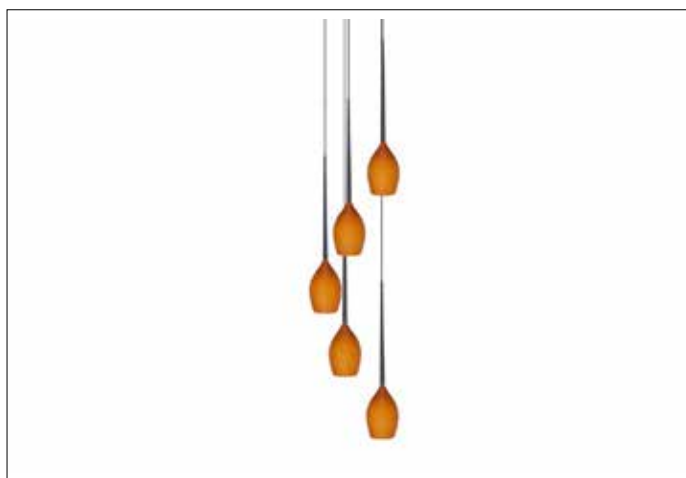

**AZzardo**<sup>®</sup>  
LIGHTING

IZZA 5 AMBER  
AZ1231, EAN 5901238412311

## Dimensions height / width / length [cm] Product Specifications

Product	265 x 40 x N/A
Mounting inlet:	N/A x N/A x N/A
Ceiling base:	6 x 28 x N/A
Shades	21 x 13 x N/A

Line	DECORATIVE
Type	Pendant
Type of track	N/A
Colour	Amber
Material	Glass / Metal
Light source	5
Type of socket	E14
Lumens	N/A
Kelvins	N/A
Beam angle	N/A
Dimmable	N/A
CCT	N/A
RGB	N/A
RA	N/A
App remote control	N/A
Remote control	N/A
Voltage	230V
Power	max LED 50W
Switch location	N/A
Protection class	IP20
Tilt	N/A
Rotation	N/A