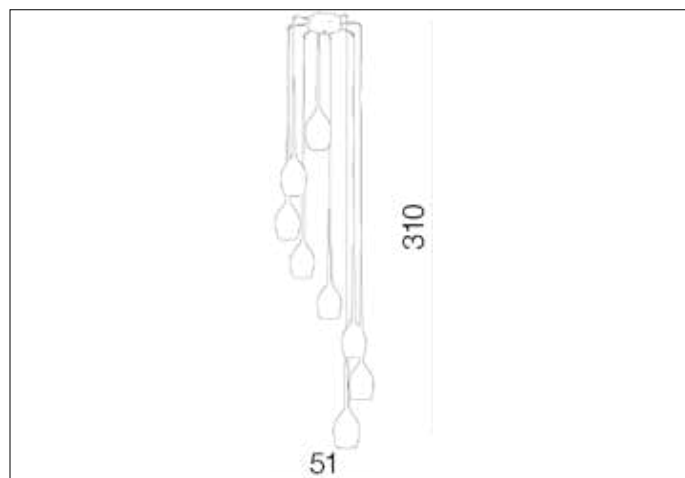

**AZzardo**<sup>®</sup>  
LIGHTING

IZZA 8 OLIVE  
AZ1230, EAN 5901238412304

## Dimensions height / width / length [cm] Product Specifications

Product	310 x 51 x N/A
Mounting inlet:	N/A x N/A x N/A
Ceiling base:	9 x 38 x N/A
Shades	21 x 13 x N/A

Line	DECORATIVE
Type	Pendant
Type of track	N/A
Colour	Olive
Material	Glass / Metal
Light source	8
Type of socket	E14
Lumens	N/A
Kelvins	N/A
Beam angle	N/A
Dimmable	N/A
CCT	N/A
RGB	N/A
RA	N/A
App remote control	N/A
Remote control	N/A
Voltage	230V
Power	max LED 50W
Switch location	N/A
Protection class	IP20
Tilt	N/A
Rotation	N/A

## Shipping info height / width / length [cm]

BOX 1:	41 x 52 x 52
BOX 2:	N/A x N/A x N/A
BOX 3:	N/A x N/A x N/A
Net weight [kg]	10,8
Gross weight [kg]	12