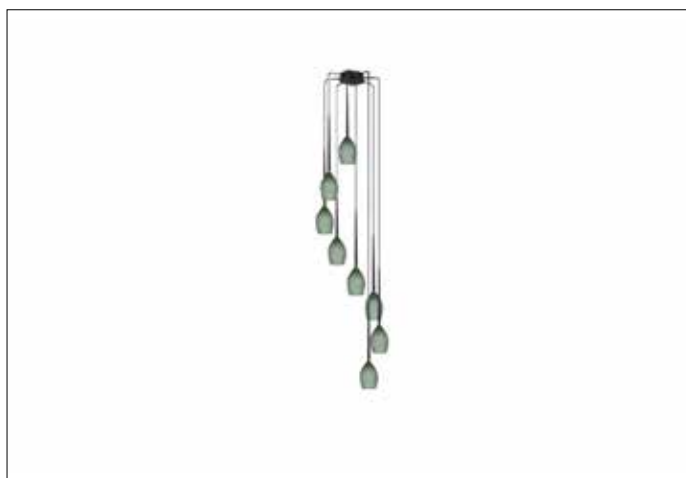

**AZzardo**<sup>®</sup>  
LIGHTING

IZZA 8 OLIVE  
AZ1230, EAN 5901238412304

## Dimensions height / width / length [cm] Product Specifications

Product	310 x 51 x N/A
Mounting inlet:	N/A x N/A x N/A
Ceiling base:	9 x 38 x N/A
Shades	21 x 13 x N/A

Line	DECORATIVE
Type	Pendant
Type of track	N/A
Colour	Olive
Material	Glass / Metal
Light source	8
Type of socket	E14
Lumens	N/A
Kelvins	N/A
Beam angle	N/A
Dimmable	N/A
CCT	N/A
RGB	N/A
RA	N/A
App remote control	N/A
Remote control	N/A
Voltage	230V
Power	max LED 50W
Switch location	N/A
Protection class	IP20
Tilt	N/A
Rotation	N/A