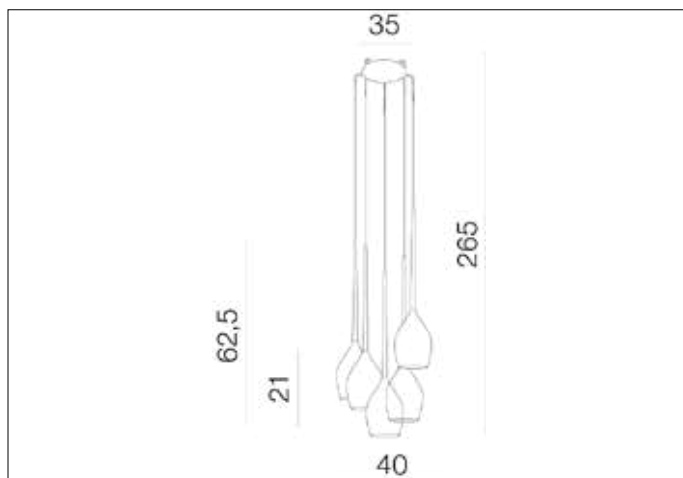

AZzardo[®]
LIGHTING

IZZA 5 OLIVE

AZ1222, EAN 5901238412229

Dimensions height / width / length [cm] Product Specifications

Product	265 x 40 x N/A
Mounting inlet:	N/A x N/A x N/A
Ceiling base:	6 x 28 x N/A
Shades	21 x 13 x N/A

Line	DECORATIVE
Type	Pendant
Type of track	N/A
Colour	Olive
Material	Glass / Metal
Light source	5
Type of socket	E14
Lumens	N/A
Kelvins	N/A
Beam angle	N/A
Dimmable	N/A
CCT	N/A
RGB	N/A
RA	N/A
App remote control	N/A
Remote control	N/A
Voltage	230V
Power	max LED 50W
Switch location	N/A
Protection class	IP20
Tilt	N/A
Rotation	N/A

Shipping info height / width / length [cm]

BOX 1:	41 x 38 x 51
BOX 2:	N/A x N/A x N/A
BOX 3:	N/A x N/A x N/A
Net weight [kg]	7,3
Gross weight [kg]	8,1

Energy efficiency

Azzardo Sp. z o.o.
ul. Strzeszyńska 33 60-479 Poznań,
NIP: 929-185-75-07