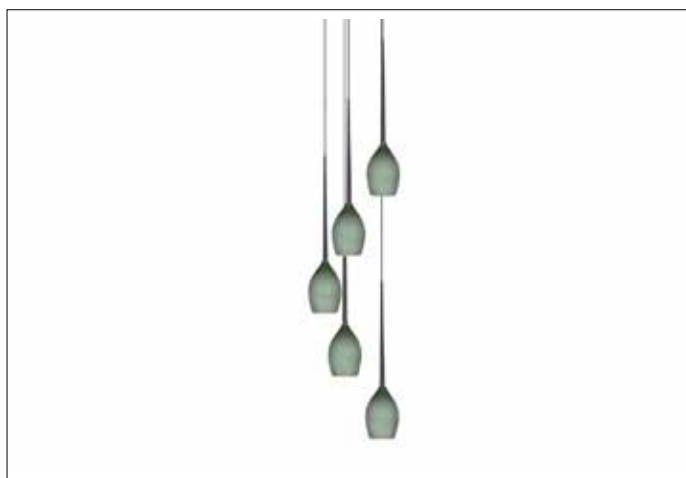

AZzardo[®]
LIGHTING

IZZA 5 OLIVE

AZ1222, EAN 5901238412229

Dimensions height / width / length [cm] Product Specifications

Product	265 x 40 x N/A
Mounting inlet:	N/A x N/A x N/A
Ceiling base:	6 x 28 x N/A
Shades	21 x 13 x N/A

Line	DECORATIVE
Type	Pendant
Type of track	N/A
Colour	Olive
Material	Glass / Metal
Light source	5
Type of socket	E14
Lumens	N/A
Kelvins	N/A
Beam angle	N/A
Dimmable	N/A
CCT	N/A
RGB	N/A
RA	N/A
App remote control	N/A
Remote control	N/A
Voltage	230V
Power	max LED 50W
Switch location	N/A
Protection class	IP20
Tilt	N/A
Rotation	N/A