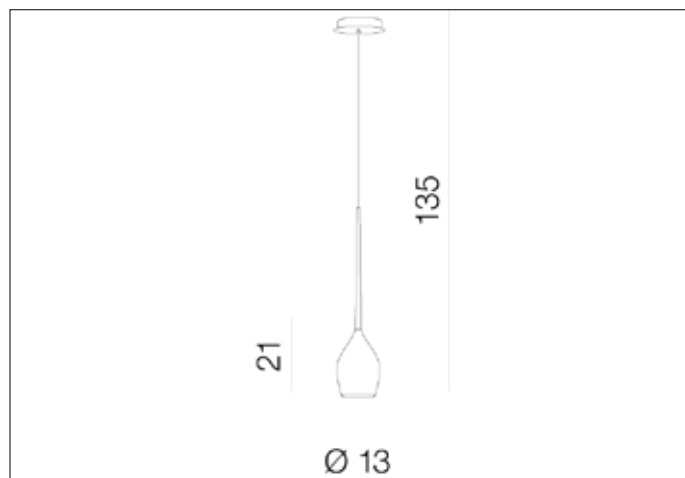

AZzardo[®]
LIGHTING

IZZA 1 AMBER
AZ1221, EAN 5901238412212

Dimensions height / width / length [cm] Product Specifications

Product	135 x 13 x 13
Mounting inlet:	N/A x N/A x N/A
Ceiling base:	3,5 x 13 x N/A
Shades	21 x 13 x N/A

Line	DECORATIVE
Type	Pendant
Type of track	N/A
Colour	Amber
Material	Glass / Metal
Light source	1
Type of socket	E14
Lumens	N/A
Kelvins	N/A
Beam angle	N/A
Dimmable	N/A
CCT	N/A
RGB	N/A
RA	N/A
App remote control	N/A
Remote control	N/A
Voltage	230V
Power	max LED 50W
Switch location	N/A
Protection class	IP20
Tilt	N/A
Rotation	N/A

Shipping info height / width / length [cm]

BOX 1:	20 x 43 x 20
BOX 2:	N/A x N/A x N/A
BOX 3:	N/A x N/A x N/A
Net weight [kg]	1,8
Gross weight [kg]	2

Energy efficiency

Azzardo Sp. z o.o.
ul. Strzeszyńska 33 60-479 Poznań,
NIP: 929-185-75-07