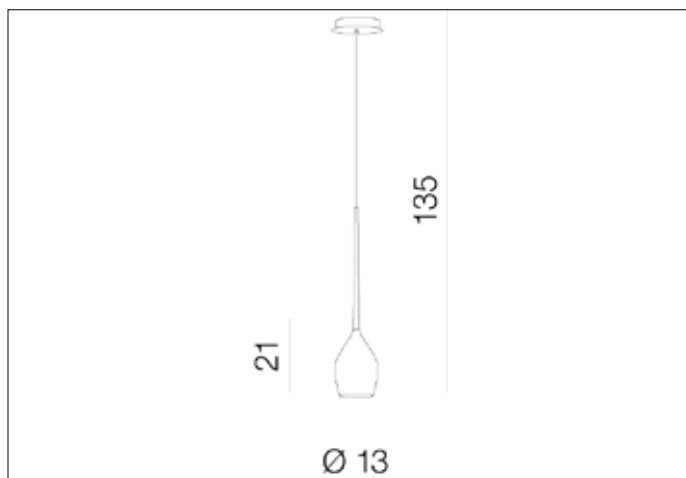

AZzardo[®]
LIGHTING

IZZA 1 OLIVE
AZ1220, EAN 5901238412205

Dimensions height / width / length [cm] Product Specifications

Product	135 x 13 x 13
Mounting inlet:	N/A x N/A x N/A
Ceiling base:	3,5 x 13 x N/A
Shades	21 x 13 x N/A

Line	DECORATIVE
Type	Pendant
Type of track	N/A
Colour	Olive
Material	Glass / Metal
Light source	1
Type of socket	E14
Lumens	N/A
Kelvins	N/A
Beam angle	N/A
Dimmable	N/A
CCT	N/A
RGB	N/A
RA	N/A
App remote control	N/A
Remote control	N/A
Voltage	230V
Power	max LED 50W
Switch location	N/A
Protection class	IP20
Tilt	N/A
Rotation	N/A

Shipping info height / width / length [cm]

BOX 1:	20 x 43 x 20
BOX 2:	N/A x N/A x N/A
BOX 3:	N/A x N/A x N/A
Net weight [kg]	1,8
Gross weight [kg]	2

Energy efficiency

N/A

Azzardo Sp. z o.o.
ul. Strzeszyńska 33 60-479 Poznań,
NIP: 929-185-75-07