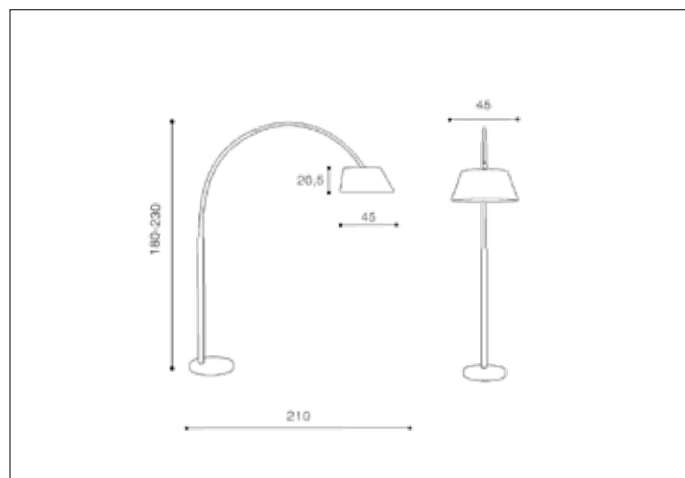

## Dimensions height / width / length [cm] Product Specifications

Product	180 ~ 230 x 45 x 210
Mounting inlet:	N/A x N/A x N/A
Ceiling base:	N/A x N/A x N/A
Shades	20,5 x 45 x N/A

Line	DECORATIVE
Type	Floor
Type of track	N/A
Colour	Black
Material	Metal / Fabric / PC / Marble
Light source	1
Type of socket	E27
Lumens	N/A
Kelvins	N/A
Beam angle	N/A
Dimmable	N/A
CCT	N/A
RGB	N/A
RA	N/A
App remote control	N/A
Remote control	N/A
Voltage	230V
Power	max LED 40W
Switch location	On the wire
Protection class	IP20
Tilt	90°
Rotation	N/A

## Shipping info height / width / length [cm]

BOX 1:	24 x 48 x 48
BOX 2:	155 x 39 x 8
BOX 3:	10 x 40 x 40
Net weight [kg]	16,4
Gross weight [kg]	18