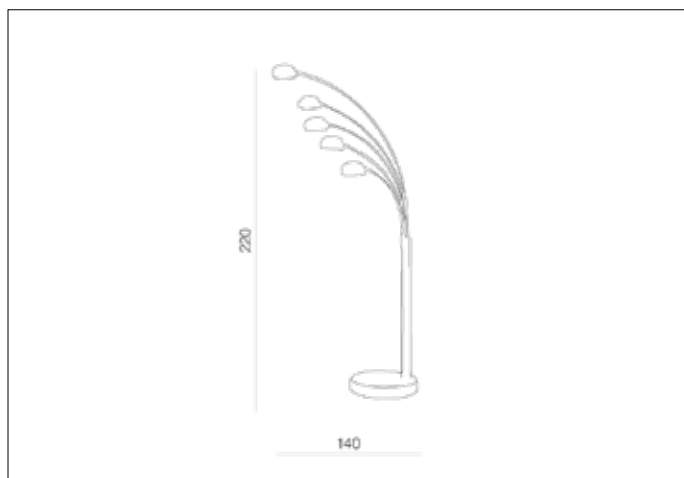

AZzardo[®]
LIGHTING

PALP CHROM
AZ1122, EAN 5901238411222

Dimensions height / width / length [cm] Product Specifications

| | |
|-----------------|-----------------|
| Product | 220 x 35 x 140 |
| Mounting inlet: | N/A x N/A x N/A |
| Ceiling base: | N/A x N/A x N/A |
| Shades | 7,7 x 13 x N/A |

| | |
|--------------------|----------------|
| Line | DECORATIVE |
| Type | Floor |
| Type of track | N/A |
| Colour | Chrome |
| Material | Metal / Marble |
| Light source | 5 |
| Type of socket | E14 |
| Lumens | N/A |
| Kelvins | N/A |
| Beam angle | N/A |
| Dimmable | N/A |
| CCT | N/A |
| RGB | N/A |
| RA | N/A |
| App remote control | N/A |
| Remote control | N/A |
| Voltage | 230V |
| Power | max LED 25W |
| Switch location | On the wire |
| Protection class | IP20 |
| Tilt | 180° |
| Rotation | N/A |

Shipping info height / width / length [cm]

| | |
|-------------------|--------------------|
| BOX 1: | 10,5 x 39,5 x 40,5 |
| BOX 2: | 164 x 49 x 10 |
| BOX 3: | N/A x N/A x N/A |
| Net weight [kg] | 14,5 |
| Gross weight [kg] | 16,2 |