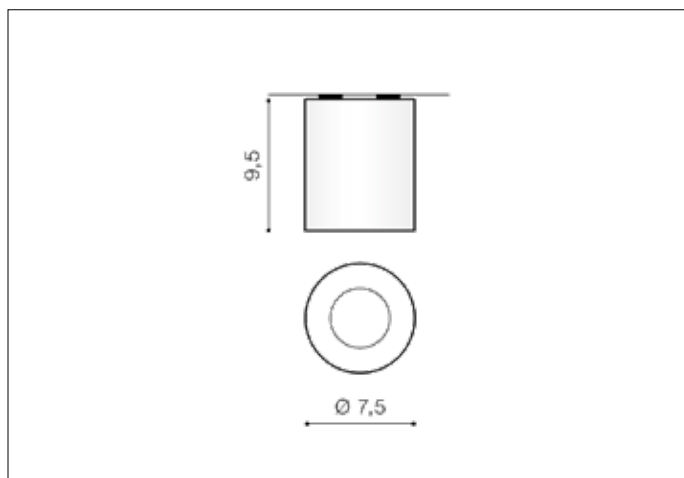

### Dimensions height / width / length [cm] Product Specifications

Product	9,5 x 7,5 x N/A
Mounting inlet:	N/A x N/A x N/A
Ceiling base:	N/A x N/A x N/A
Shades	N/A x N/A x N/A

Line	TECHNICAL
Type	Exposed Downlight
Type of track	N/A
Colour	Black
Material	Aluminium
Light source	1
Type of socket	GU10
Lumens	N/A
Kelvins	N/A
Beam angle	N/A
Dimmable	N/A
CCT	N/A
RGB	N/A
RA	N/A
App remote control	N/A
Remote control	N/A
Voltage	230V
Power	max LED 50W
Switch location	N/A
Protection class	IP20
Tilt	N/A
Rotation	N/A

### Shipping info height / width / length [cm]

BOX 1:	11 x 8 x 8
BOX 2:	N/A x N/A x N/A
BOX 3:	N/A x N/A x N/A
Net weight [kg]	0,25
Gross weight [kg]	0,3