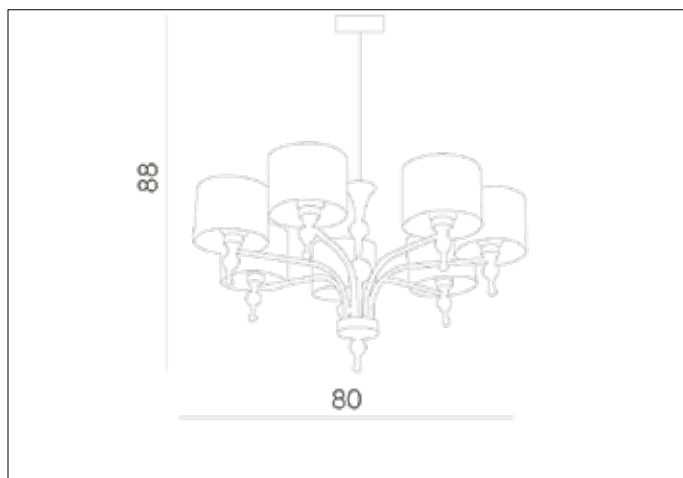

**AZzardo**<sup>®</sup>  
LIGHTING

IMPRESS 7 WHITE  
AZ1106, EAN 5901238411062

### Dimensions height / width / length [cm] Product Specifications

Product	88 x 80 x N/A
Mounting inlet:	N/A x N/A x N/A
Ceiling base:	4 x 10 x N/A
Shades	30 x 18 x N/A

Line	DECORATIVE
Type	Pendant
Type of track	N/A
Colour	White
Material	Fabric / Glass / Metal
Light source	7
Type of socket	E27
Lumens	N/A
Kelvins	N/A
Beam angle	N/A
Dimmable	N/A
CCT	N/A
RGB	N/A
RA	N/A
App remote control	N/A
Remote control	N/A
Voltage	230V
Power	max LED 50W
Switch location	N/A
Protection class	IP20
Tilt	N/A
Rotation	N/A

### Shipping info height / width / length [cm]

BOX 1:	37 x 40 x 66
BOX 2:	N/A x N/A x N/A
BOX 3:	N/A x N/A x N/A
Net weight [kg]	5,2
Gross weight [kg]	5,8