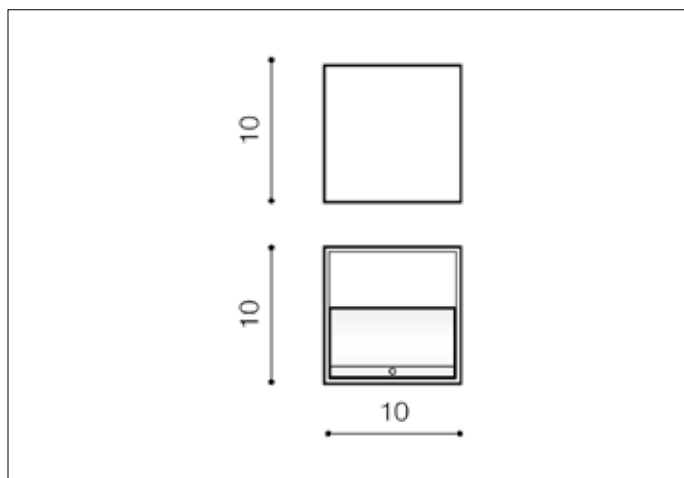

AZzardo[®]
LIGHTING

MARS WHITE/GOLD
AZ1090, EAN 5901238410904

Dimensions height / width / length [cm] Product Specifications

Product	10 x 10 x 10
Mounting inlet:	N/A x N/A x N/A
Ceiling base:	N/A x N/A x N/A
Shades	N/A x N/A x N/A

Line	TECHNICAL
Type	Wall
Type of track	N/A
Colour	White / Gold
Material	Aluminium
Light source	1
Type of socket	G9
Lumens	N/A
Kelvins	N/A
Beam angle	N/A
Dimmable	N/A
CCT	N/A
RGB	N/A
RA	N/A
App remote control	N/A
Remote control	N/A
Voltage	230V
Power	max LED 40W
Switch location	N/A
Protection class	IP20
Tilt	N/A
Rotation	N/A

Shipping info height / width / length [cm]

BOX 1:	10,5 x 10,5 x 10,5
BOX 2:	N/A x N/A x N/A
BOX 3:	N/A x N/A x N/A
Net weight [kg]	0,45
Gross weight [kg]	0,5

Energy efficiency

N/A

Azzardo Sp. z o.o.
ul. Strzeszyńska 33 60-479 Poznań,
NIP: 929-185-75-07