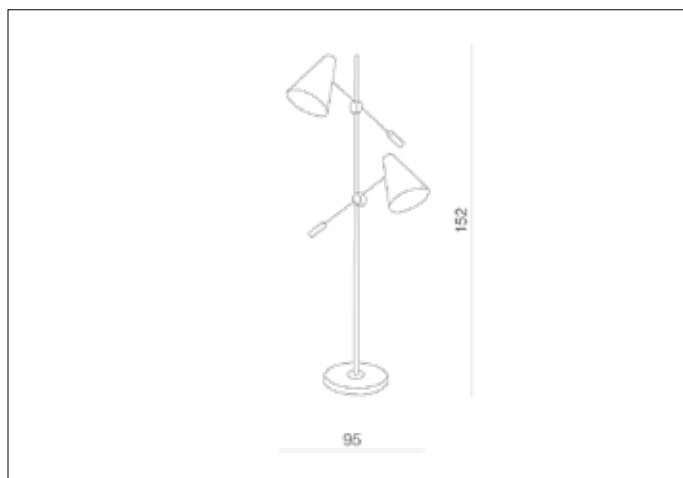

AZzardo[®]
LIGHTING

KAJA BLACK
AZ1082, EAN 5901238410829

Dimensions height / width / length [cm] Product Specifications

Product	152 x 95 x N/A
Mounting inlet:	N/A x N/A x N/A
Ceiling base:	N/A x N/A x N/A
Shades	23 x 18 x N/A

Line	DECORATIVE
Type	Floor
Type of track	N/A
Colour	Black
Material	Metal / Marble
Light source	2
Type of socket	E14
Lumens	N/A
Kelvins	N/A
Beam angle	N/A
Dimmable	N/A
CCT	N/A
RGB	N/A
RA	N/A
App remote control	N/A
Remote control	N/A
Voltage	230V
Power	max LED 40W
Switch location	On the wire
Protection class	IP20
Tilt	90°
Rotation	360°

Shipping info height / width / length [cm]

BOX 1:	20 x 35 x 84
BOX 2:	N/A x N/A x N/A
BOX 3:	N/A x N/A x N/A
Net weight [kg]	9,4
Gross weight [kg]	10,8

Energy efficiency

N/A

Azzardo Sp. z o.o.
ul. Strzeszyńska 33 60-479 Poznań,
NIP: 929-185-75-07