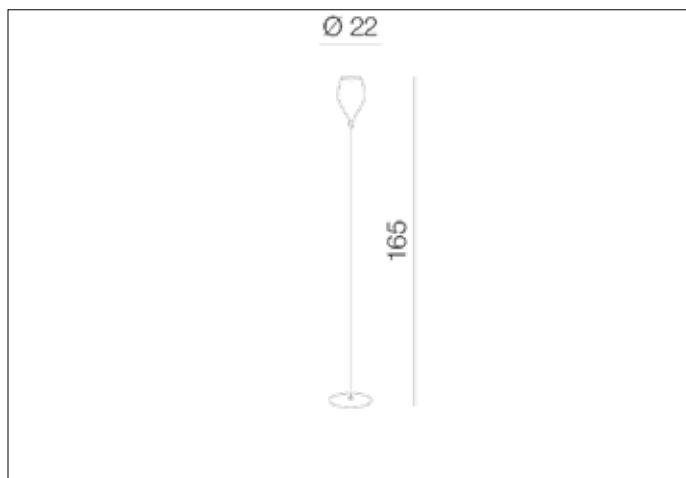

AZzardo[®]
LIGHTING

IZZA AMBER
AZ1078, EAN 5901238410782

Dimensions height / width / length [cm] Product Specifications

Product	165 x 22 x N/A
Mounting inlet:	N/A x N/A x N/A
Ceiling base:	N/A x N/A x N/A
Shades	21 x 13 x N/A

Line	DECORATIVE
Type	Floor
Type of track	N/A
Colour	Amber
Material	Glass / Metal
Light source	1
Type of socket	E14
Lumens	N/A
Kelvins	N/A
Beam angle	N/A
Dimmable	N/A
CCT	N/A
RGB	N/A
RA	N/A
App remote control	N/A
Remote control	N/A
Voltage	230V
Power	max LED 40W
Switch location	On the wire
Protection class	IP20
Tilt	N/A
Rotation	N/A

Shipping info height / width / length [cm]

BOX 1:	10 x 31 x 31
BOX 2:	19 x 19 x 150
BOX 3:	N/A x N/A x N/A
Net weight [kg]	4,6
Gross weight [kg]	5,2

Energy efficiency

N/A

Azzardo Sp. z o.o.
ul. Strzeszyńska 33 60-479 Poznań,
NIP: 929-185-75-07